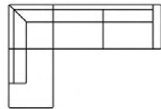

LOOSDRECHT

Open corner

Open corner
with 3 seater (L)
Art. No.:16451
H90 x D205 x W275cm

Open corner
with 2,5 seater (R)
Art. No.:16452
H90 x D205 x W275cm

19034
Plastic
black leg
H-170

19997
Plastic
black leg
H-170