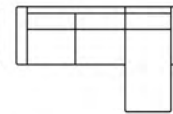

Chaiselongue
with 2 seater (R)
Art. No.:16796
H82 x D152 x W242cm