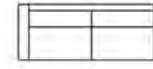

3 seater
Art. No.: 16479
H85 x D100 x W230cm