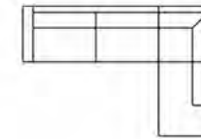

Open end part (L)
Art. No.: 16486
H85 x D134 x W99cm

Open end part (R)
Art. No.: 16487
H85 x D134 x W99cm

Corner 90
Art. No.: 16484
H85 x D94 x W94cm

Open corner
with 3 seater (L)
Art. No.: 16504
H85 x D228 x W310cm