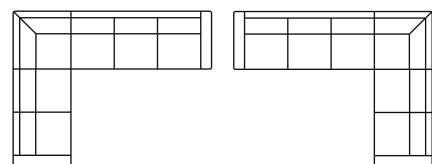

2 seater + corner
90+ 3 seater Art. No.:
13790 H87 x D234 x
W294cm 3 seater +

corner 90+ 2 seater
Art. No.: 13791
H87 x D234 x W294cm

Big footstool Art. No.:
13629
H47 x D60 x W80cm

Footstool
Art. No.: 16215
H47 x D63 x W63cm

Headrest Art. No.:
16219