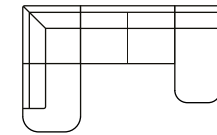

Round chaiselongue
part (R)
Art. No.: 17656
H82 x D138 x W101cm

Open corner part
round (L)
Art. No.: 17791
H82 x D213 x W94cm

Open corner part round (R)
Art. No.: 17792
H82 x D213 x 94cm

Round u shape
with 2,5 seater (L)
Art. No.: 18040
H82 x D94 x W350cm