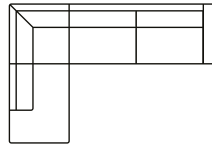

Open corner with 3 seater (L)
Art. No.: 11670
A-H86 x D227 x W304cm
B, S-H86 x D227 x W314cm
D-H86 x D227 x W311cm
M-H86 x D227 x W310cm