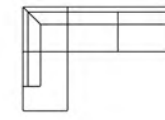

Chaiselongue (L)
Art. No.:15530
H83 x D150 x W100cm

Chaiselongue (R)
Art. No.:15531
H83 x D150 x W100cm

Open corner part (L)
Art. No.:15171
H83 x D91 x W212cm

Open corner part (R)
Art. No.:15172
H83 x D91 x W212cm