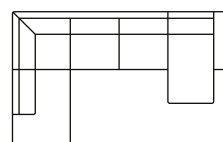

Chaiselongue (R)
Art. No.: 13743
H84 x D160 x W294cm

2,5 seater + 90 corner + open end

Open corner (L)
Art. No.: 13780
H84 x D235 x W283cm

Open corner (R)
Art. No.: 13781
H84 x D235 x W283cm

U shape (L) Art. No.:
13545
H84 x D235 x W363cm