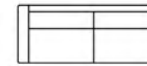

3 seater
Art. No.:15526
H83 x D91 x W220cm

Chaiselong

footstool

3 seater
without arms
Art. No.:16190
H83 x D91 x W180cm

3 seater
with 1 arm (L)
Art. No.:16188
H83 x D91 x W200cm

3 seater
with 1 arm (R)
Art. No.:16189
H83 x D91 x W200cm