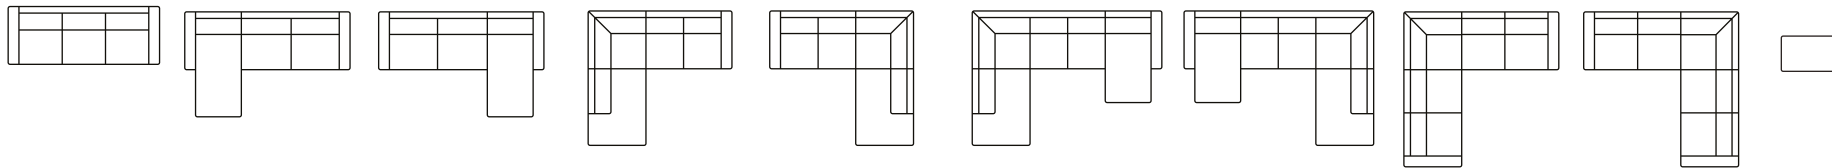

3 seater Art. Nr.: 16255 A-H90 x D89 x W228cm B-H90 x D89 x W230cm E-H90 x D89 x W232cm Sleeping dimensions: 144 x 190cm	Chaiselongue (L) Art. Nr.: 16172 A-H90 x D155 x W240cm B-H90 x D155 x W242cm E-H90 x D155 x W244cm Sleeping dimensions: 206 x 144cm Storage box	Chaiselongue (R) Art. Nr.: 16173 A-H90 x D155 x W240cm B-H90 x D155 x W242cm E-H90 x D155 x W244cm Sleeping dimensions: 206 x 144cm Storage box	Open corner (L) Art. Nr.: 16174 A-H90 x D226 x W240cm B-H90 x D226 x W241cm E-H90 x D226 x W242cm Sleeping dimensions: 212 x 144cm Storage box	Open corner (R) Art. Nr.: 16175 A-H90 x D226 x W240cm B-H90 x D226 x W241cm E-H90 x D226 x W242cm Sleeping dimensions: 212 x 144cm Storage box	U shape (L) Art. Nr.: 16176 A-H90 x D226 x W309cm B-H90 x D226 x W310cm E-H90 x D226 x W311cm Sleeping dimensions: 144 x 284cm Storage box	U shape (R) Art. Nr.: 16177 A-H90 x D226 x W309cm B-H90 x D226 x W310cm E-H90 x D226 x W311cm Sleeping dimensions: 144 x 284cm Storage box	Standard corner (L) Art. No: 16256 A-H90 x D240 x W240 B-H90 x D241 x W241 E-H90 x D242 x W242 Sleeping dimensions: 212 x 144cm Storage box	Standard corner (R) Art. No: 16257 A-H90 x D240 x W240 B-H90 x D241 x W241 E-H90 x D242 x W242 Sleeping dimensions: 212 x 144cm Storage box	Footstool with storage Art. No.:16258 H46 x D70 x W70cm

Big headrest Art.
No.:16543
H72 x D25 x W75cm

Headrest
Art. No.:16472
H52 x D25 x W75cm

ETNA