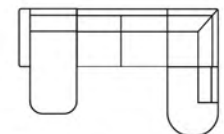

Chaiselongue + 2,5 + 90 corner + adjustable headrest + open end

Chaiselongue
with 2 seater (L)
Art. No.:16795
H82 x D152 x W242cm

Chaiselongue
with 2 seater (R)
Art. No.:16796
H82 x D152 x W242cm

U shape
with 2 seater round (L)
Art. No.:17874
H82 x D206 x W330cm