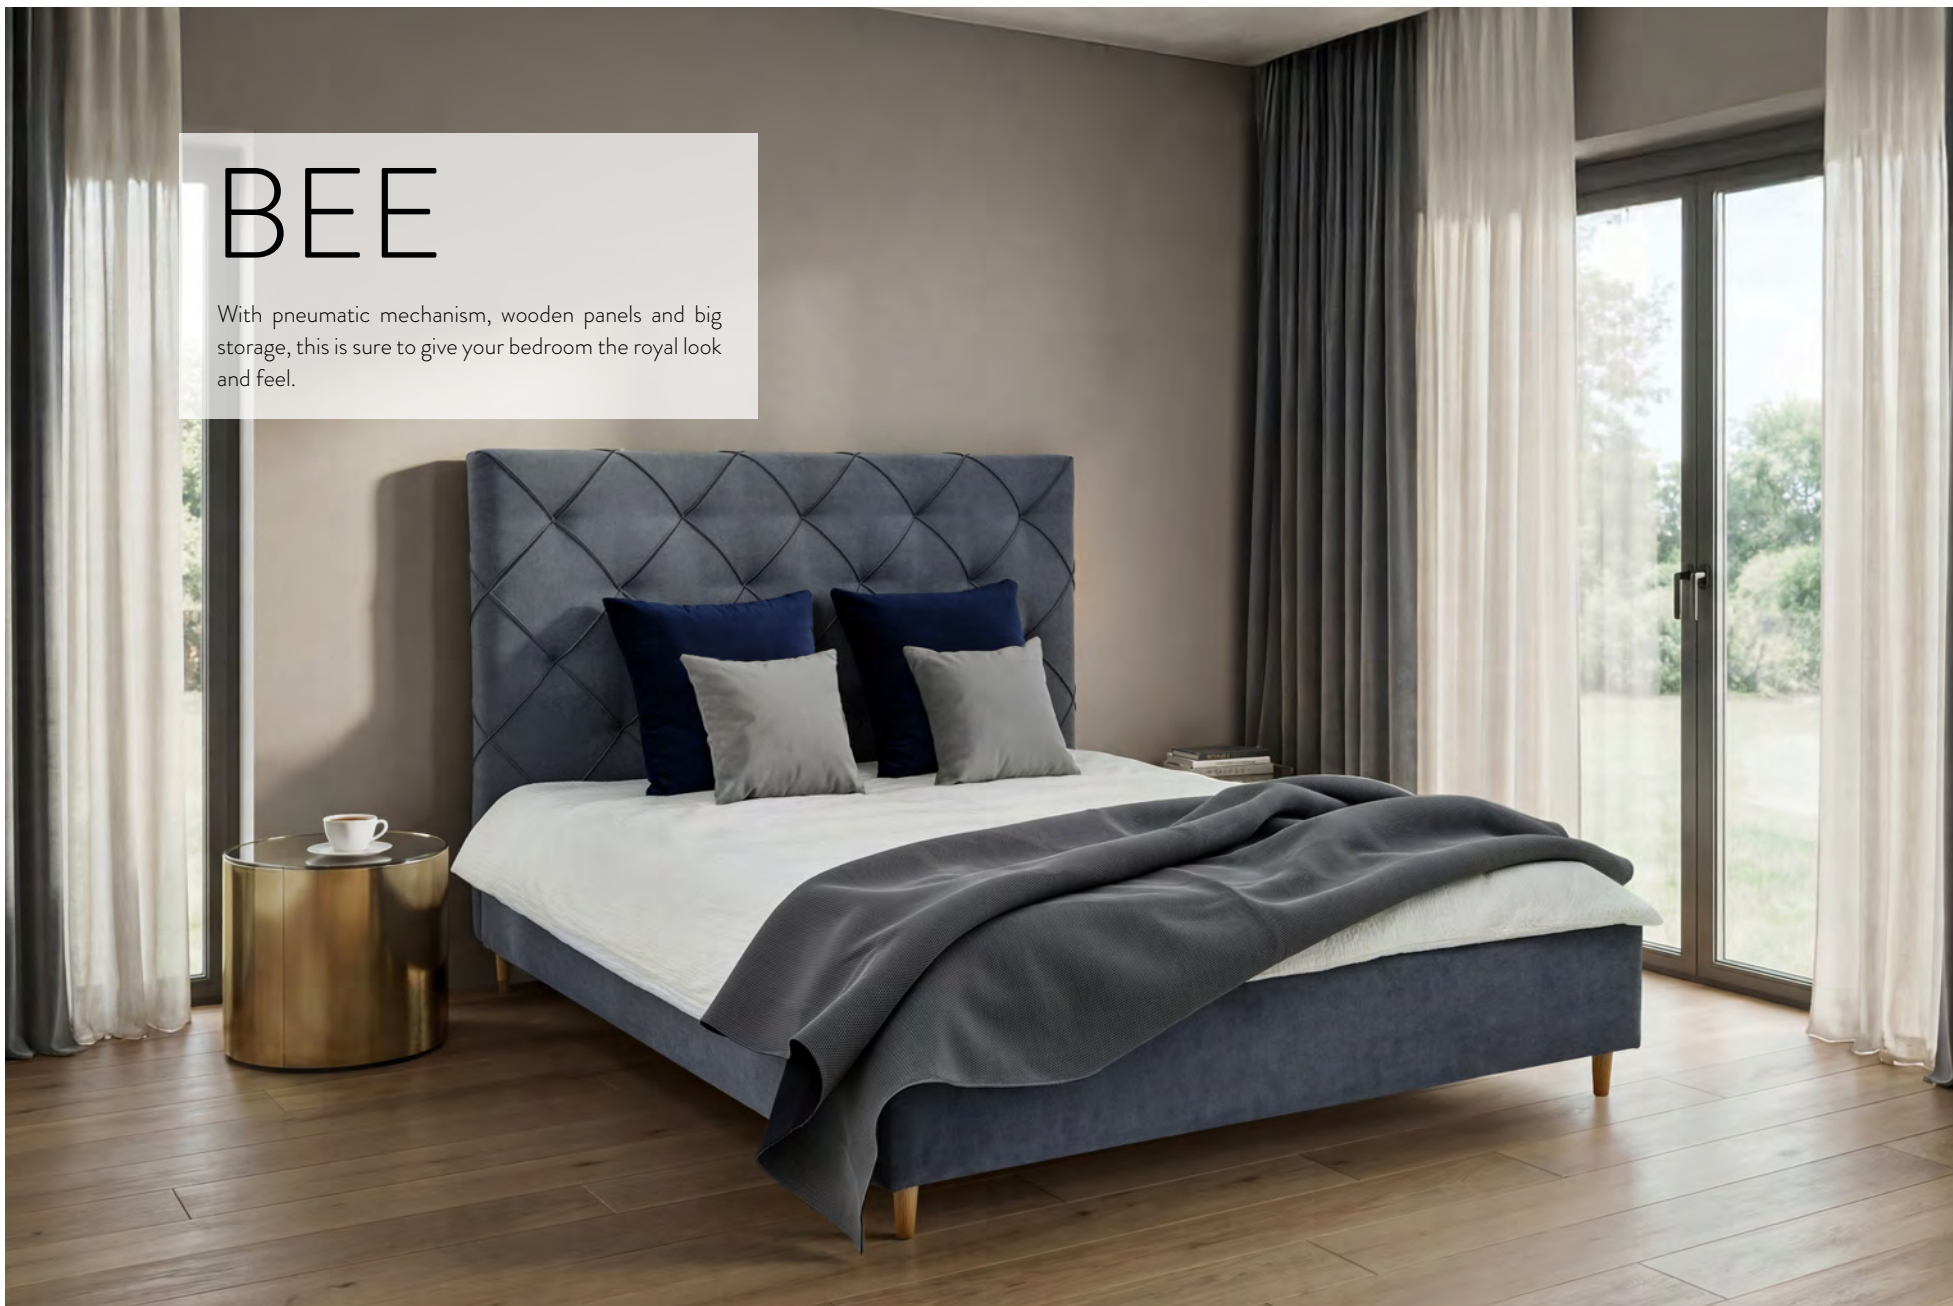

(Bedsofa)

To optimise space in the living area, it is a must-have for any modern lifestyle.

Fabric

Sleeping

Sleeping sofa (reversible)
Art. No. 13310 H76
x D88 x W205 cm
Sleeping dimensions:
164x200 cm

TWAIN

SLEEPING BEDS

Complete your bedroom with comfort and style by choosing the perfect bed.

BEE

With pneumatic mechanism, wooden panels and big storage, this is sure to give your bedroom the royal look and feel.