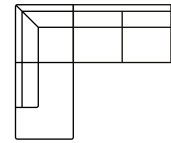

Open corner
part +2,5 seater (L)
Art. No.: 19550
H80 x D216 x W260cm

Open corner
part +2,5 seater (R)
Art. No.: 19551
H80 x D216 x W260cm

Chaiselong part (L)
Art. No.: 19272
H80x D152x W169cm

Chaiselong part (R)
Art. No.: 19273
H80x D152x W169cm