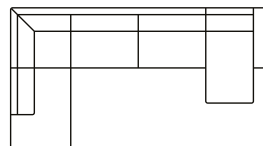

90 corner
Art. No.: 19591
H86x D95x W53cm

Chaiselong
part (L)
Art. No.: 19414
H86x D157x W107cm

Chaiselong
part (R)
Art. No.: 19415
H86x D157x W107cm

Footstool
Art. No.: 19418
H49x D80x W100cm

U shape (L)
Art. No.: 19419
H86x D238x W363cm