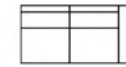

2,5 seater
with one arm (R)
Art. No.: 19604
H92x D99x W179cm