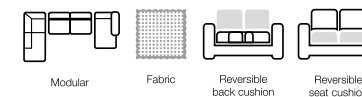

1 seater without arms Art. No.: 12997 H87 x D86 x W63cm	1 seater with 1 arm (L) Art. No.: 16206 H82 x D86 x W78cm	1 seater with 1 arm (R) Art. No.: 16209 H82 x D86 x W78cm	1 seater Art. No.: 16201 H82 x D86 x W94cm	2 seater without arms Art. No.: 16204 H87 x D86 x W124cm	2 seater with 1 arm (L) Art. No.: 16207 H87 x D86 x W139cm	2 seater with 1 arm (R) Art. No.: 16210 H87 x D86 x W139cm	2 seater Art. No.: 16202 H87 x D86 x W155cm	2,5 seater without arms Art. No.: 12842 H87 x D86 x W155cm	2,5 seater with 1 arm (L) Art. No.: 12838 H87 x D86 x W171cm	2,5 seater with 1 arm (R) Art. No.: 12839 H87 x D86 x W171cm	2,5 seater Art. No.: 12964 H87 x D86 x W182cm

3 seater without arms Art. No.: 11613 H87 x D86 x W186cm	3 seater with 1 arm (L) Art. No.: 16208 H87 x D86 x W201cm	3 seater with 1 arm (R) Art. No.: 16211 H87 x D86 x W201cm	3 seater Art. No.: 16203 H87 x D86 x W217cm	3 seater without arms with 2 sitting cushions Art. No.: 14285 H87 x D86 x W186cm	3 seater with 1 arm (L) with 2 sitting cushions Art. No.: 14283 H87 x D86 x W201cm	3 seater with 1 arm (R) with 2 sitting cushions Art. No.: 14284 H87 x D86 x W201cm	3 seater with 2 sitting cushions Art. No.: 14078 H87 x D86 x W217cm	Open end (L) Art. No.: 16213 H87 x D86 x W127cm	Open end (R) Art. No.: 16214 H87 x D86 x W127cm	Corner 90 Art. No.: 16205 H87 x D92 x W92cm