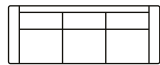

3 seater
Art. No.: 12971
A, E, F-H88 x D86 x W231
B-H88 x D86 x W212
C-H88 x D86 x W252
D-H88 x D86 x W238
G-H88 x D86 x W233
Sleeping dimensions:
190 x 126cm