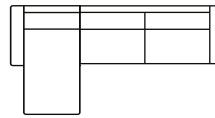

Chaiselong + 3 seater
with one arm (L)
Art. No.:14993
H84 x D183 x W333cm

Chaiselong + 3 seater
with one arm (R)
Art. No.:14994
H84 x D183 x W333cm

Chaiselong
with one arm (L)
Art. No.:14953
H84 x D183 x W114cm