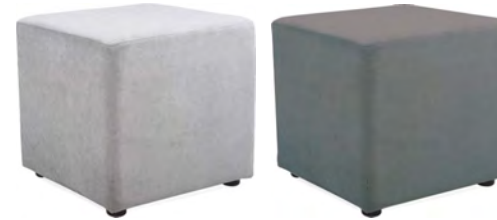

Moon table
black finish*
Art. No.: 19164
Dimensions:
H40 x D40 x W80cm

FOOTSTOOLS

Choose your footstool to complement your sofa

COCOON

COCOON
Art. No.: 11203
H35 x D38 x W38cm

KUBIC

KUBIC
Art. No.: 16001
H44 x D45 x W45cm