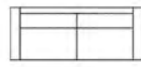

Open corner

2 seater

1 seater
Art. No.: 12102
Dimensions:
H74 x D93 x W112cm

2 seater
Art. No.: 11974
Dimensions:
H74 x D93 x W171cm

3 seater
Art. No.: 11975
Dimensions:
H74 x D93 x W216cm

Open corner (L)
Art. No.: 11898
Dimensions:
H74 x D207 x W274cm