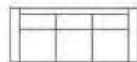

2 seater without arms
Art. No. : 15505
H91 x D104 x W150cm

2 seater with 1 arm (L)
Art. No. : 15486
H91 x D104 x W164cm

2 seater with 1 arm (R)
Art. No. : 15487
H91 x D104 x W164cm

3 seater
Art. No. : 16473
H91 x D104 x W228cm

corner 90 (L)
Art. No. : 15492
H91 x D100 x W100cm

corner 90 (R)
Art. No. : 15493
H91 x D100 x W100cm

open end (L)
Art. No. : 15490
H91 x D102 x W134cm

open end (R)
Art. No. : 15491
H91 x D102 x W134cm

chaiselong part (L)
Art. No. : 15488
H91 x D157 x W92cm

chaiselong part (R)
Art. No. : 15489
H91 x D157 x W92cm

14485
Oak lacquered
H-100

14483
Walnut
H-100

14482
Wood black
H-100

18503
Black triangle
H-100

19285
Black angled
H-100