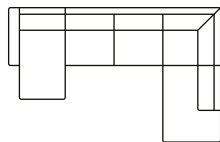

U shape with 2,5 seater
(fixed)
Art. No.: 19178
H85 x D198 x W333cm