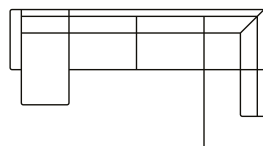

90 corner
Art. No.: 19591
H86x D95x W53cm

Chaiselong
part (L)
Art. No.: 19414
H86x D157x W107cm

Chaiselong
part (R)
Art. No.: 19415
H86x D157x W107cm

Footstool
Art. No.: 19418
H49x D80x W100cm

U shape (L)
Art. No.: 19419
H86x D238x W363cm