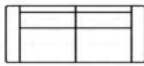

2,5 seater
Art. No.: 18979
H89 x D90 x W194cm

2,5 seater
with one arm (L)
Art. No.: 18507
H89 x D90 x W173 cm

2,5 seater
with one arm (R)
Art. No.: 18508
H89 x D90 x W173 cm

2,5 seater
without arms
Art. No.:
H x D x W cm