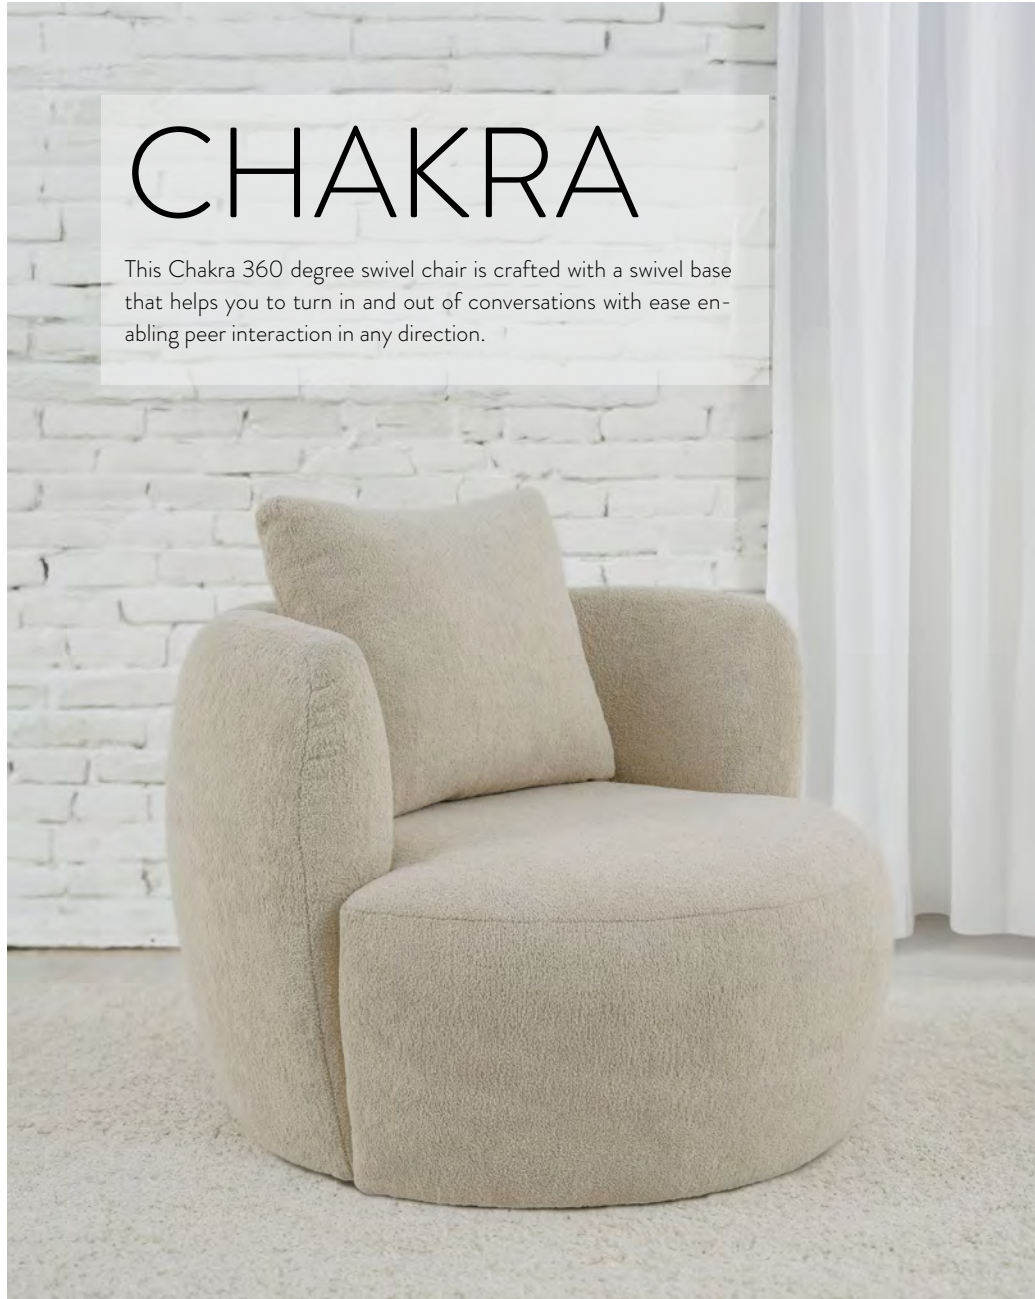

Art. No.: 17862

H85 x D75 x W76cm

H85 x D84 x W88cm

H85 x D97 x W102cm

ALEX

CHAKRA

This Chakra 360 degree swivel chair is crafted with a swivel base that helps you to turn in and out of conversations with ease enabling peer interaction in any direction.