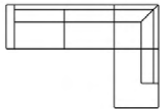

LOOSDRECHT

Open corner

Open corner
with 3 seater (L)
Art. No.:16451
H90 x D205 x W275cm

Open corner
with 2,5 seater (R)
Art. No.:16452
H90 x D205 x W275cm

19034
Plastic
black leg
H-170

19997
Plastic
black leg
H-170