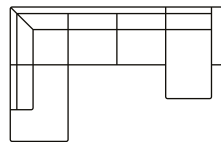

U shape with 2,5 seater
(fixed)
Art. No.: 19177
H85 x D198 x W333cm