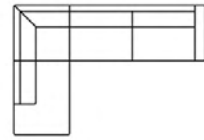

Chaiselong
with one arm (R)
Art. No.:14954
H84 x D183 x W114cm

Chaiselong
with 2 arms
Art. No.:15924
H84 x D183 x W125cm

Open end (L)
Art no.: 16601
H44 x W133 x D101

Open end (R)
Art no.: 16602
H44 x W133 x D101