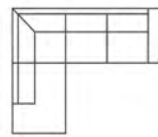

Open corner

2 seater

1 seater
Art. No.: 12102
Dimensions:
H74 x D93 x W112cm

2 seater
Art. No.: 11974
Dimensions:
H74 x D93 x W171cm

3 seater
Art. No.: 11975
Dimensions:
H74 x D93 x W216cm

Open corner (L)
Art. No.: 11898
Dimensions:
H74 x D207 x W274cm