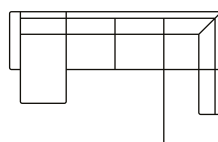

Chaiselongue (R)
Art. No.: 13743
H84 x D160 x W294cm

2,5 seater + 90 corner + open end

Open corner (L)
Art. No.: 13780
H84 x D235 x W283cm

Open corner (R)
Art. No.: 13781
H84 x D235 x W283cm

U shape (L) Art. No.:
13545
H84 x D235 x W363cm