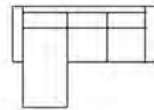

Chaiselongue
with 2 seater (L)
Art. No.: 176498
H85 x D155 x W272cm