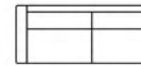

3 seater
with 1 arm (L)
Art. No.:16788
H82 x D95 x W214cm