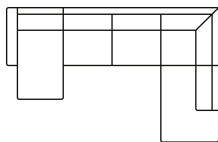

U shape with 2,5 seater
(fixed)
Art. No.: 19178
H85 x D198 x W333cm