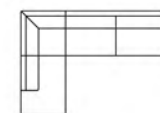

Chaiselongue (L)  
Art. No.:15530  
H83 x D150 x W100cm

Chaiselongue (R)  
Art. No.:15531  
H83 x D150 x W100cm

Open corner part (L)  
Art. No.:15171  
H83 x D91 x W212cm

Open corner part (R)  
Art. No.:15172  
H83 x D91 x W212cm