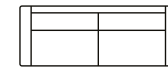

3 seater
Art. No.:
H89 x D91 x W229cm