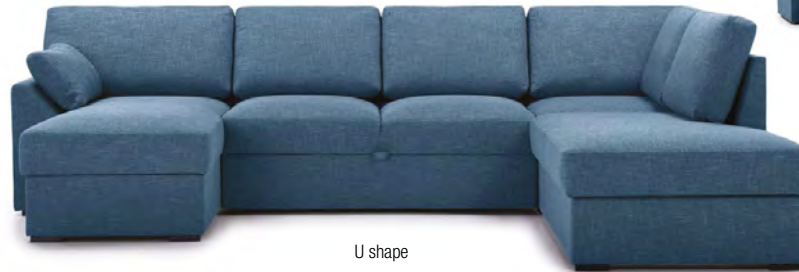

Chaiselongue (R) (fixed)
Art. No.: 12631
A, E, F-H88 x D156 x W244
B-H88 x D156 x W225
C-H88 x D156 x W266
D-H88 x D156 x W252
G-H88 x D156 x W246
Sleeping dimensions:
206 x 144cm
Storage box

Open corner (L)
Art. No.: 12699
A, E, F-H88 x D224 x W241
B-H88 x D224 x W231
C-H88 x D224 x W252
D-H88 x D224 x W245
G-H88 x D224 x W242
Sleeping dimensions:
208 x 144cm
Storage box

Open corner (R)
Art. No.: 12700
A, E, F-H88 x D224 x W241
B-H88 x D224 x W231
C-H88 x D224 x W252
D-H88 x D224 x W245
G-H88 x D224 x W242
Sleeping dimensions:
208 x 144cm
Storage box

Standard corner (L)
(2 seater + corner 90 + 2 seater)
Art. No.: 12697
A, E, F-H88 x D241 x W241
B-H88 x D231 x W231
C-H88 x D252 x W252
D-H88 x D245 x W245
G-H88 x D242 x W242
Sleeping dimensions:
208 x 144cm
Storage box

Standard corner (R)
(2 seater + corner 90 + 2 seater)
Art. No.: 12698
A, E, F-H88 x D241 x W241
B-H88 x D231 x W231
C-H88 x D252 x W252
D-H88 x D245 x W245
G-H88 x D242 x W242
Sleeping dimensions:
208 x 144cm
Storage box

U shape (L)
Art. No.: 12709
A, E, F-H88 x D224 x W308
B-H88 x D224 x W299
C-H88 x D224 x W319
D-H88 x D224 x W312
G-H88 x D224 x W309
Sleeping dimensions:
280 x 145cm
Storage box

U shape (R)
Art. No.: 12710
A, E, F-H88 x D224 x W308
B-H88 x D224 x W299
C-H88 x D224 x W319
D-H88 x D224 x W312
G-H88 x D224 x W309
Sleeping dimensions:
280 x 145cm
Storage box

Pouffe with storage
Art. No.: 12172
H44 x D69 x W69cm

U shape

MODERN SLEEPING