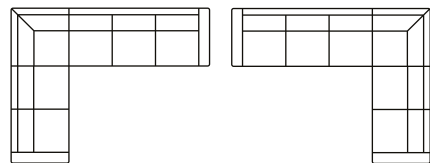

2 seater + corner
90+ 3 seater Art. No.:
13790 H87 x D234 x
W294cm 3 seater +

corner 90+ 2 seater
Art. No.: 13791
H87 x D234 x W294cm

Big footstool Art. No.:
13629
H47 x D60 x W80cm

Footstool
Art. No.: 16215
H47 x D63 x W63cm

Headrest Art. No.:
16219