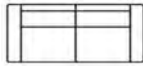

2,5 seater
Art. No.: 18697
H85 x D94 x W189cm