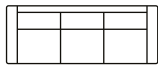

3 seater
Art. No.: 12971
A, E, F-H88 x D86 x W231
B-H88 x D86 x W212
C-H88 x D86 x W252
D-H88 x D86 x W238
G-H88 x D86 x W233
Sleeping dimensions:
190 x 126cm