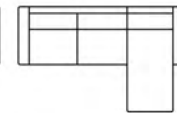

Chaiselongue
with 2 seater (R)
Art. No.:16796
H82 x D152 x W242cm