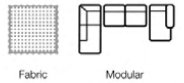

Fabric

Modular