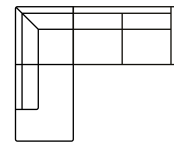

Open corner
part +2,5 seater (L)
Art. No.: 19550
H80 x D216 x W260cm