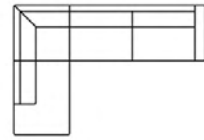

Chaiselong  
with one arm (R)  
Art. No.:14954  
H84 x D183 x W114cm

Chaiselong  
with 2 arms  
Art. No.:15924  
H84 x D183 x W125cm

Open end (L)  
Art no.: 16601  
H44 x W133 x D101

Open end (R)  
Art no.: 16602  
H44 x W133 x D101