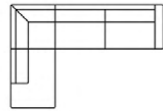

Open corner

Open corner  
with 3 seater (L)  
Art. No.:16451  
H90 x D205 x W275cm

Open corner  
with 2,5 seater (R)  
Art. No.:16452  
H90 x D205 x W275cm

19034  
Plastic  
black leg  
H-170

19997  
Plastic  
black leg  
H-170