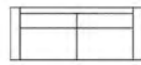

# DIVA

Easy to care for, it stays  
always impeccable.

3 seater

Open corner part

Open corner

2 seater

1 seater  
Art. No.: 12102  
Dimensions:  
H74 x D93 x W112cm

2 seater  
Art. No.: 11974  
Dimensions:  
H74 x D93 x W171cm