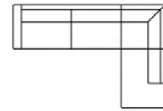

Open corner

Open corner  
with 3 seater (L)  
Art. No.:16451  
H90 x D205 x W275cm

Open corner  
with 2,5 seater (R)  
Art. No.:16452  
H90 x D205 x W275cm

19034  
Plastic  
black leg  
H-170

19997  
Plastic  
black leg  
H-170