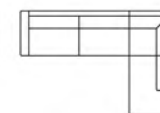

Chaiselongue (L)
Art. No.:15530
H83 x D150 x W100cm

Open corner
with 2,5 seater (R)
Art. No.:16193
H83 x D91 x W265cm

Corner 90
Art. No.:16191
H83 x D88 x W88cm