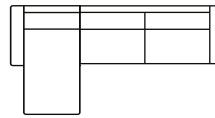

Chair  
Art no.: 15947  
H84 x W85 x D91

Chaiselong + 3 seater  
with one arm (L)  
Art. No.:14993  
H84 x D183 x W333cm

Chaiselong + 3 seater  
with one arm (R)  
Art. No.:14994  
H84 x D183 x W333cm

Chaiselong  
with one arm (L)  
Art. No.:14953  
H84 x D183 x W114cm