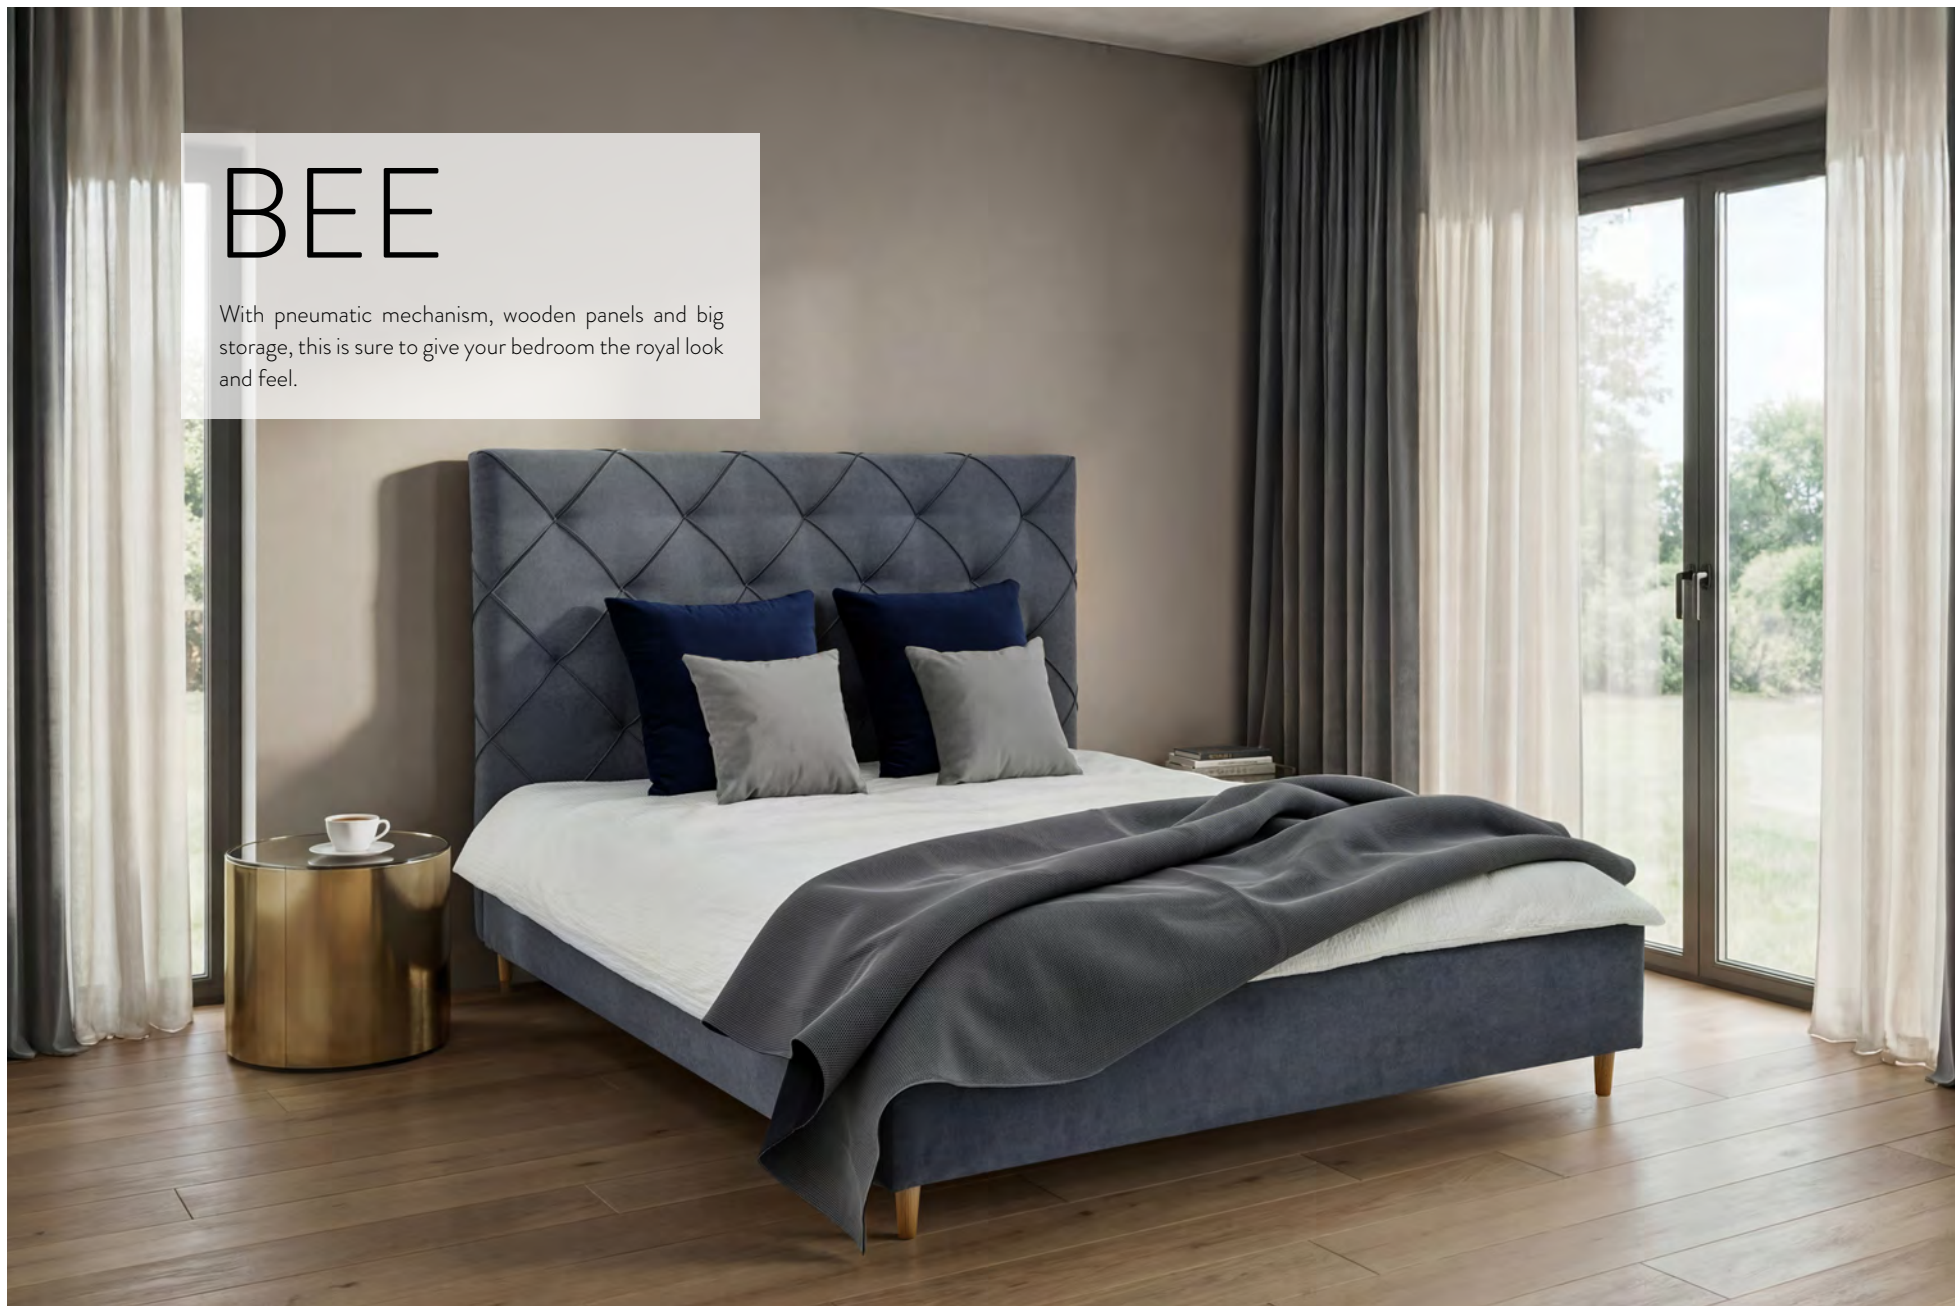

BEE

With pneumatic mechanism, wooden panels and big storage, this is sure to give your bedroom the royal look and feel.