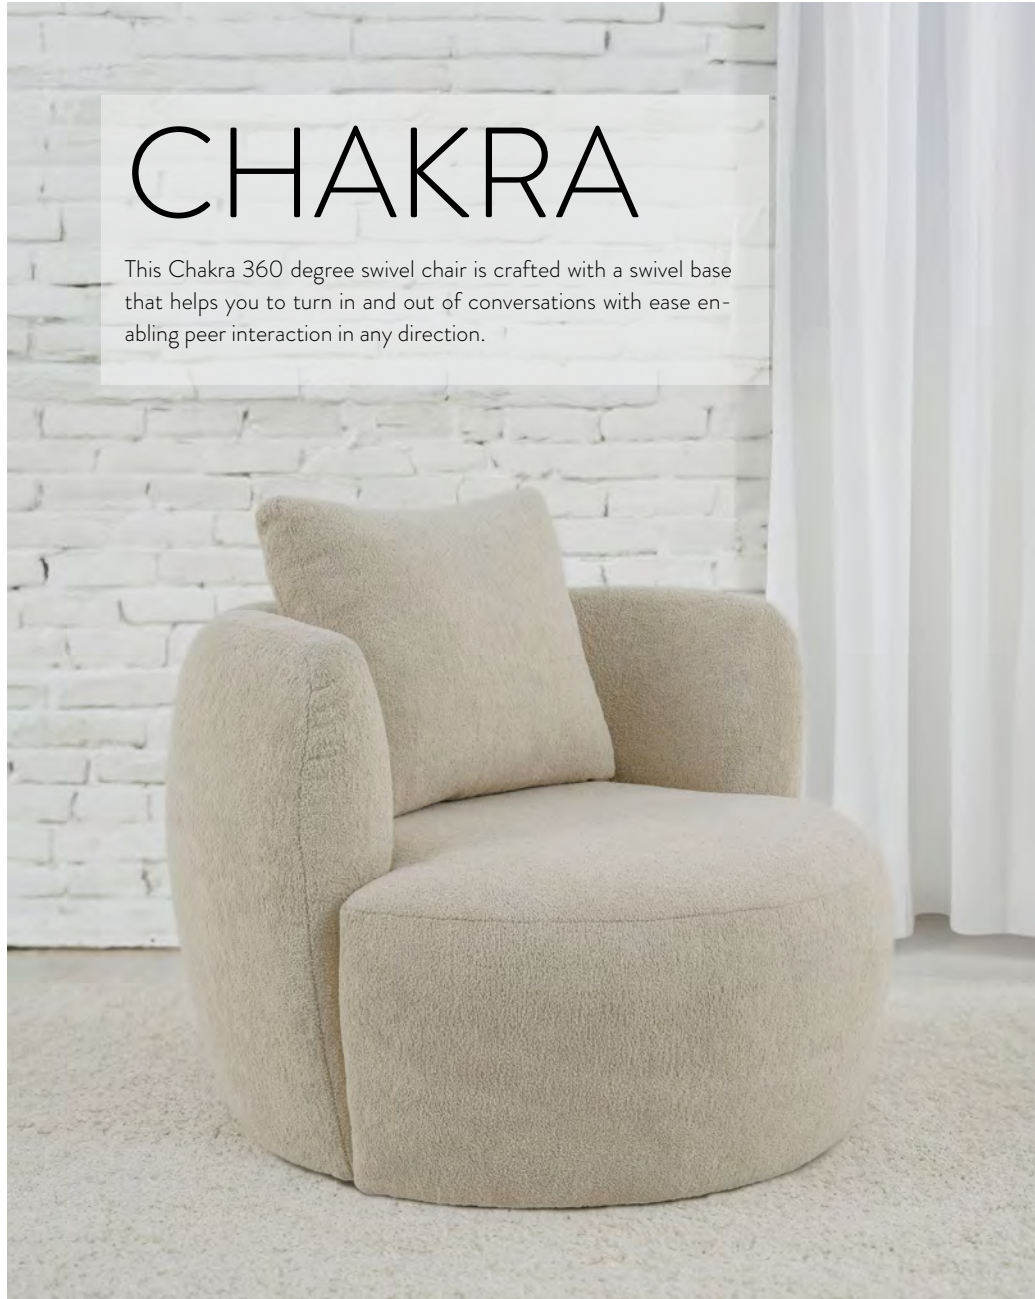

# CHAKRA

This Chakra 360 degree swivel chair is crafted with a swivel base that helps you to turn in and out of conversations with ease enabling peer interaction in any direction.

BOUCLE  
fabric only

360°  
360 degree  
swivel chair