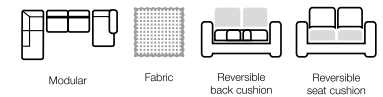

1 seater without arms Art. No.: 12997 H87 x D86 x W63cm	1 seater with 1 arm (L) Art. No.: 16206 H82 x D86 x W78cm	1 seater with 1 arm (R) Art. No.: 16209 H82 x D86 x W78cm	1 seater Art. No.: 16201 H82 x D86 x W94cm	2 seater without arms Art. No.: 16204 H87 x D86 x W124cm	2 seater with 1 arm (L) Art. No.: 16207 H87 x D86 x W139cm	2 seater with 1 arm (R) Art. No.: 16210 H87 x D86 x W139cm	2 seater Art. No.: 16202 H87 x D86 x W155cm	2,5 seater without arms Art. No.: 12842 H87 x D86 x W155cm	2,5 seater with 1 arm (L) Art. No.: 12838 H87 x D86 x W171cm	2,5 seater with 1 arm (R) Art. No.: 12839 H87 x D86 x W171cm	2,5 seater Art. No.: 12964 H87 x D86 x W182cm

3 seater without arms Art. No.: 11613 H87 x D86 x W186cm	3 seater with 1 arm (L) Art. No.: 16208 H87 x D86 x W201cm	3 seater with 1 arm (R) Art. No.: 16211 H87 x D86 x W201cm	3 seater Art. No.: 16203 H87 x D86 x W217cm	3 seater without arms with 2 sitting cushions Art. No.: 14285 H87 x D86 x W186cm	3 seater with 1 arm (L) with 2 sitting cushions Art. No.: 14283 H87 x D86 x W201cm	3 seater with 1 arm (R) with 2 sitting cushions Art. No.: 14284 H87 x D86 x W201cm	3 seater with 2 sitting cushions Art. No.: 14078 H87 x D86 x W217cm	Open end (L) Art. No.: 16213 H87 x D86 x W127cm	Open end (R) Art. No.: 16214 H87 x D86 x W127cm	Corner 90 Art. No.: 16205 H87 x D92 x W92cm