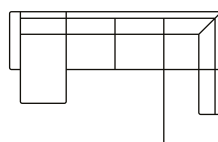

Chaiselongue (R)  
Art. No.: 13743  
H84 x D160 x W294cm

2,5 seater + 90 corner + open end

Open corner (L)  
Art. No.: 13780  
H84 x D235 x W283cm

Open corner (R)  
Art. No.: 13781  
H84 x D235 x W283cm

U shape (L) Art. No.:  
13545  
H84 x D235 x W363cm