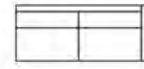

3 seater
with 1 arm (R)
Art. No.: 16481
H85 x D100 x W216cm