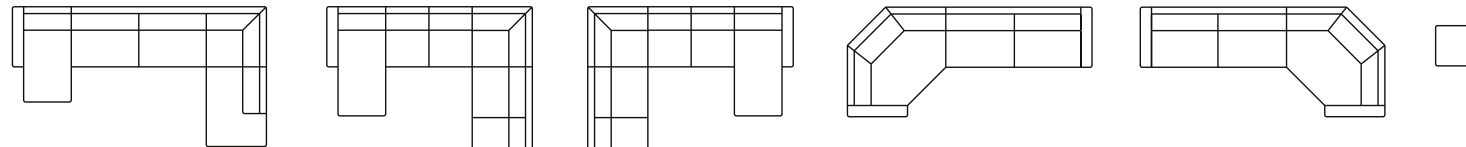

U shape with 3 seater (R)
Art. No.: 14398
H88 x D202 x W349cm

U corner (L)
Art.No.:14399
H88 x D242 x W349cm

U corner (R)
Art.No.:14400
H88 x D242 x W349cm

Cosy corner with 3 seater (L)
Art. No.: 14866
H88 x D161 x W333cm

Cosy corner with 3 seater (R)
Art. No.: 14867
H88 x D161 x W333cm

Footstool
Art. No.: 14405
H47 x D70 x W70cm