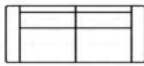

2,5 seater
without arms
Art. No.:
H x D x W cm