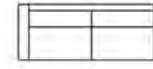

3 seater  
Art. No.: 16479  
H85 x D100 x W230cm

Chaiselong part  
full fabric (L)  
Art. No.: 17827  
H85 x D155 x W96cm

Chaiselong part  
full fabric (R)  
Art. No.: 17828  
H85 x D155 x W96cm

Chaiselong part (L)  
Art. No.: 16482  
H85 x D155 x W96cm