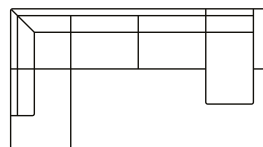

U shape (R)
Art. No.: 19420
H86x D238x W363cm