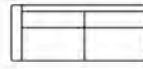

3 seater
with 1 arm (L)
Art. No.: 16480
H85 x D100 x W216cm