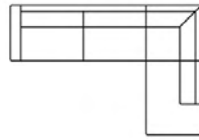

Chair
Art no.: 15947
H84 x W85 x D91

Open corner + 90 corner
+ 2,5 seater (R)
Art no.: 16602
H84 x W231 x D288