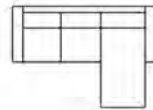

Chaiselongue
with 2 seater (R)
Art. No.: 176499
H85 x D155 x W272cm

Open end part (L)
Art. No.: 16486
H85 x D134 x W99cm

Open end part (R)
Art. No.: 16487
H85 x D134 x W99cm

Corner 90
Art. No.: 16484
H85 x D94 x W94cm