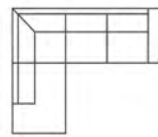

Open corner (L)
Art. No.: 11898
Dimensions:
H74 x D207 x W274cm