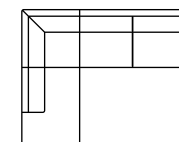

Open corner (L) Art.
No.: 15850 H84 x
D220 x W294cm

3 seater
Art. No.: 16267
H84 x D93 x W216cm

Corner 90 Art. No.:
16268 H84 x D92
x W92cmChaisel-