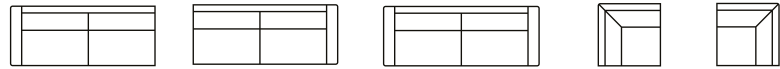

# AUSTIN

Simple modern lines with cool edge detailing softens this modern collection. Style and comfort combined!

1,5 seater

U Shape

2,5 seater

AUSTIN

1,5 seater without arms Art. No.: 17681 H82x D97x W92cm	1,5 seater with 1 arm (L) Art. No.: 17679 H82x D97x W112cm	1,5 seater with 1 arm (R) Art. No.: 17680 H82x D97x W112cm	1,5 seater Art. No.: 17678 H82x D97x W132cm	2 seater without arms Art. No.: 17685 H82x D97x W142cm	2 seater with 1 arm (L) Art. No.: 17683 H82x D97x W162cm	2 seater with 1 arm (R) Art. No.: 17684 H82x D97x W162cm	2 seater Art. No.: 17682 H82x D97x W182cm	2,5 seater without arms Art. No.: 17688 H82x D97x W162cm	2,5 seater with 1 arm (L) Art. No.: 17686 H82x D97x W182cm	2,5 seater with 1 arm (R) Art. No.: 17687 H82x D97x W182cm	2,5 seater Art. No.: 17579 H82x D97x W202cm
--	---	---	---	---	---	---	---	---	---	---	---