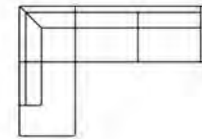

Open corner
with 3 seater (L)
Art. No.: 16504
H85 x D228 x W310cm