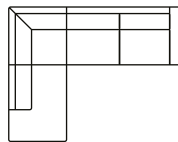

Chaiselong with 2,5 seater  
(fixed)  
Art. No.: 19174  
H85 x D152 x W262cm

Open corner with 2,5 seater  
(fixed)  
Art. No.: 19175  
H85 x D198 x W256cm

Open corner with 2,5 seater  
(fixed)  
Art. No.: 19176  
H85 x D198 x W256cm