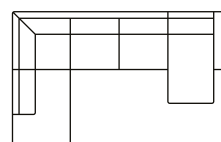

Chaiselongue (R)  
Art. No.: 13743  
H84 x D160 x W294cm

2,5 seater + 90 corner + open end

Open corner (L)  
Art. No.: 13780  
H84 x D235 x W283cm

Open corner (R)  
Art. No.: 13781  
H84 x D235 x W283cm

U shape (L) Art. No.:  
13545  
H84 x D235 x W363cm