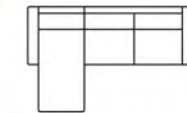

Chaiselongue  
with 2 seater (L)  
Art. No.:16795  
H82 x D152 x W242cm

Chaiselongue  
with 2 seater (R)  
Art. No.:16796  
H82 x D152 x W242cm

U shape  
with 2 seater round (L)  
Art. No.:17874  
H82 x D206 x W330cm