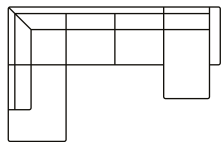

Chaiselong with 2,5 seater  
(fixed)  
Art. No.: 19174  
H85 x D152 x W262cm

Open corner with 2,5 seater  
(fixed)  
Art. No.: 19175  
H85 x D198 x W256cm

Open corner with 2,5 seater  
(fixed)  
Art. No.: 19176  
H85 x D198 x W256cm