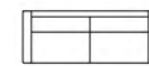

2,5 seater  
Art. No.: 19263  
H80x D94x W187cm

2,5 seater with  
one arm (L)  
Art. No.: 19206  
H80x D94x W169cm

2,5 seater with  
one arm (R)  
Art. No.: 19207  
H80x D94x W169cm

2,5 seater  
without arms  
Art. No.: 19264  
H80x D94x W151cm