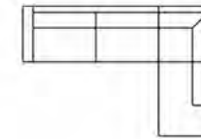

Open end part (L)  
Art. No.: 16486  
H85 x D134 x W99cm

Open end part (R)  
Art. No.: 16487  
H85 x D134 x W99cm

Corner 90  
Art. No.: 16484  
H85 x D94 x W94cm

Open corner  
with 3 seater (L)  
Art. No.: 16504  
H85 x D228 x W310cm