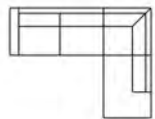

Open corner
fixed (R)
Art. No.: 18773
H85 x D208 x W260cm

90 corner
Art. No.: 18770
H85 x D91 x W91cm

Footstool
Art. No.: 18774
H47 x D62 x W77cm