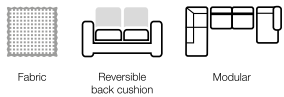

Open end (L) Art. No.: 17694 H82 x D97 x W124cm	Open end (R) Art. No.: 17695 H82 x D146 x W101cm	Chaiselongue part (L) Art. No.: 17692 H82 x D146 x W101cm	Chaiselongue part (R) Art. No.: 17693 H82 x D146 x W101cm	Footstool Art. No.: 17696 H48 x D62 x W78cm

Fabric   Reversible back cushion   Modular