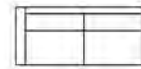

# SHREDDER

Crafted for those who appreciate both form and function, it's a statement piece that transforms any room into a heaven of comfort and style.

**SHREDDER**

Chaiselong

3 seater  
with one arm (L)  
Art. No.: 18828  
H76 x D101 x W207 cm