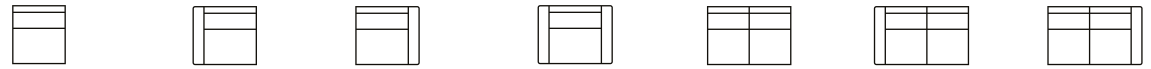

TIMO

TIMO is a modern sofa in which design, art and functionality blend to perfection. The sofa's silhouette is simple, modern, and sleek with comfortable back and seat cushions.

1 seater without arms Art no.: 18029 H82 x D62 x W69	1 seater with 1 arm (L) Art no.: 18027 H82 x D62 x W86	1 seater with 1 arm (R) Art no.: 18028 H82 x D62 x W86	1 seater Art no.: 18026 H82 x D62 x W104	2 seater without arms Art no.: 18033 H82 x D62 x W137	2 seater with 1 arm (L) Art no.: 18031 H82 x D62 x W153	2 seater with 1 arm (R) Art no.: 18032 H82 x D62 x W153
---	---	---	--	--	--	--

2 seater Art no.: 18030 H82 x D62 x W171	2,5 seater with 1 arm (L) Art. No.:17653 H82 x D91 x W178cm	2,5 seater with 1 arm (R) Art. No.: 17654 H82 x D91 x W178cm	2,5 seater Art. No.: 18034 H82 x D91 x W195cm	2,5 seater without arms Art. No.: 18035 H82 x D91 x W195cm	3 seater without arms Art. No.: 17790 H82 x D91 x W162cm	3 seater with 1 arm (L) Art. No.: 17788 H82 x D91 x W205cm	3 seater with 1 arm (R) Art. No.: 17789 H82 x D91 x W205cm	3 seater Art. No.: 18036 H82 x D91 x W223cm	Round chaiselong part (L) Art. No.: 17655 H82 x D138 x W101cm	Round chaiselong part (R) Art. No.: 17656 H82 x D138 x W101cm
--	---	--	---	--	--	--	--	---	--	--

Open corner part round (L) Art. No.: 17791 H82 x D213 x W94cm	Open corner part round (R) Art. No.: 17792 H82 x D213 x 94cm	Round u shape with 2,5 seater (L) Art. No.: 18040 H82 x D94 x W350cm	Round u shape with 2,5 seater (R) Art. No.: 18041 H82 x D94 x W350cm	90 corner Art no.: 18037 H82 x W88 x D88	Footstool Art no.: 18039 H48x W68 x D68
--	--	---	---	--	---