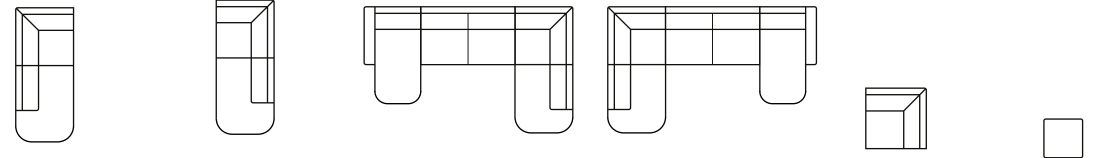

TIMO

TIMO is a modern sofa in which design, art and functionality blend to perfection. The sofa's silhouette is simple, modern, and sleek with comfortable back and seat cushions.

1 seater without arms Art no.: 18029 H82 x D62 x W69	1 seater with 1 arm (L) Art no.: 18027 H82 x D62 x W86	1 seater with 1 arm (R) Art no.: 18028 H82 x D62 x W86	1 seater Art no.: 18026 H82 x D62 x W104	2 seater without arms Art no.: 18033 H82 x D62 x W137	2 seater with 1 arm (L) Art no.: 18031 H82 x D62 x W153	2 seater with 1 arm (R) Art no.: 18032 H82 x D62 x W153
---	---	---	--	--	--	--

2 seater Art no.: 18030 H82 x D62 x W171	2,5 seater with 1 arm (L) Art. No.:17653 H82 x D91 x W178cm	2,5 seater with 1 arm (R) Art. No.: 17654 H82 x D91 x W178cm	2,5 seater Art. No.: 18034 H82 x D91 x W195cm	2,5 seater without arms Art. No.: 18035 H82 x D91 x W195cm	3 seater without arms Art. No.: 17790 H82 x D91 x W162cm	3 seater with 1 arm (L) Art. No.: 17788 H82 x D91 x W205cm	3 seater with 1 arm (R) Art. No.: 17789 H82 x D91 x W205cm	3 seater Art. No.: 18036 H82 x D91 x W223cm	Round chaiselong part (L) Art. No.: 17655 H82 x D138 x W101cm	Round chaiselong part (R) Art. No.: 17656 H82 x D138 x W101cm
--	---	--	---	--	--	--	--	---	--	--

Open corner part round (L) Art. No.: 17791 H82 x D213 x W94cm	Open corner part round (R) Art. No.: 17792 H82 x D213 x 94cm	Round u shape with 2,5 seater (L) Art. No.: 18040 H82 x D94 x W350cm	Round u shape with 2,5 seater (R) Art. No.: 18041 H82 x D94 x W350cm	90 corner Art no.: 18037 H82 x W88 x D88	Footstool Art no.: 18039 H48x W68 x D68
--	--	---	---	--	---