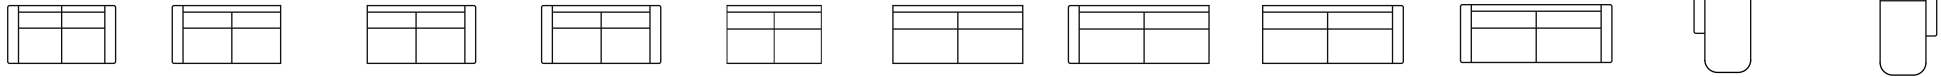

TIMO

TIMO is a modern sofa in which design, art and functionality blend to perfection. The sofa's silhouette is simple, modern, and sleek with comfortable back and seat cushions.

1 seater without arms Art no.: 18029 H82 x D62 x W69	1 seater with 1 arm (L) Art no.: 18027 H82 x D62 x W86	1 seater with 1 arm (R) Art no.: 18028 H82 x D62 x W86	1 seater Art no.: 18026 H82 x D62 x W104	2 seater without arms Art no.: 18033 H82 x D62 x W137	2 seater with 1 arm (L) Art no.: 18031 H82 x D62 x W153	2 seater with 1 arm (R) Art no.: 18032 H82 x D62 x W153
---	---	---	--	--	--	--

2 seater Art no.: 18030 H82 x D62 x W171	2,5 seater with 1 arm (L) Art. No.:17653 H82 x D91 x W178cm	2,5 seater with 1 arm (R) Art. No.: 17654 H82 x D91 x W178cm	2,5 seater Art. No.: 18034 H82 x D91 x W195cm	2,5 seater without arms Art. No.: 18035 H82 x D91 x W195cm	3 seater without arms Art. No.: 17790 H82 x D91 x W162cm	3 seater with 1 arm (L) Art. No.: 17788 H82 x D91 x W205cm	3 seater with 1 arm (R) Art. No.: 17789 H82 x D91 x W205cm	3 seater Art. No.: 18036 H82 x D91 x W223cm	Round chaiselong part (L) Art. No.: 17655 H82 x D138 x W101cm	Round chaiselong part (R) Art. No.: 17656 H82 x D138 x W101cm
--	---	--	---	--	--	--	--	---	--	--

Open corner part round (L) Art. No.: 17791 H82 x D213 x W94cm	Open corner part round (R) Art. No.: 17792 H82 x D213 x 94cm	Round u shape with 2,5 seater (L) Art. No.: 18040 H82 x D94 x W350cm	Round u shape with 2,5 seater (R) Art. No.: 18041 H82 x D94 x W350cm	90 corner Art no.: 18037 H82 x W88 x D88	Footstool Art no.: 18039 H48x W68 x D68
--	--	---	---	--	---