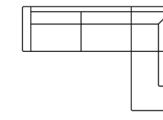

Chaiselong (L)
Art. No.:15530
H83 x D150 x W100cm

Open corner
with 2,5 seater (R)
Art. No.:16193
H83 x D91 x W265cm