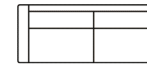

3 seater  
Art. No.:15526  
H83 x D91 x W220cm

Chaiselong

footstool

3 seater  
without arms  
Art. No.:16190  
H83 x D91 x W180cm

3 seater  
with 1 arm (L)  
Art. No.:16188  
H83 x D91 x W200cm

3 seater  
with 1 arm (R)  
Art. No.:16189  
H83 x D91 x W200cm