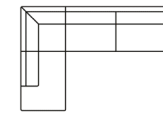

Chaiselong (L)  
Art. No.:15530  
H83 x D150 x W100cm

Chaiselong (R)  
Art. No.:15531  
H83 x D150 x W100cm

Open corner part (L)  
Art. No.:15171  
H83 x D91 x W212cm

Open corner part (R)  
Art. No.:15172  
H83 x D91 x W212cm