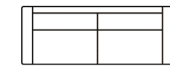

2,5 seater  
Art. No.:15528  
H83 x D91 x W191cm

2,5 seater  
without arms  
Art. No.:15529  
H83 x D91 x W151cm

2,5 seater  
with 1 arm (L)  
Art. No.:15169  
H83 x D91 x W171cm

2,5 seater  
with 1 arm (R)  
Art. No.:15170  
H83 x D91 x W171cm