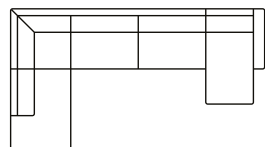

90 corner
Art. No.: 19591
H86x D95x W53cm

Chaiselong
part (L)
Art. No.: 19414
H86x D157x W107cm

Chaiselong
part (R)
Art. No.: 19415
H86x D157x W107cm

Footstool
Art. No.: 19418
H49x D80x W100cm

U shape (L)
Art. No.: 19419
H86x D238x W363cm

U shape (R)
Art. No.: 19420
H86x D238x W363cm

Open corner part (L)
Art. No.: 19416
H86 x D238 x W100cm

Open corner part (R)
Art. No.: 19417
H86 x D238 x W100cm

Headrest
Art. No.: 17581
H53 x D20 x W57cm

Arm A - 26 cm