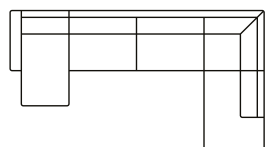

90 corner
Art. No.: 19591
H86x D95x W53cm

Chaiselong
part (L)
Art. No.: 19414
H86x D157x W107cm

Chaiselong
part (R)
Art. No.: 19415
H86x D157x W107cm

Footstool
Art. No.: 19418
H49x D80x W100cm

U shape (L)
Art. No.: 19419
H86x D238x W363cm

U shape (R)
Art. No.: 19420
H86x D238x W363cm

Open corner part (L)
Art. No.: 19416
H86 x D238 x W100cm

Open corner part (R)
Art. No.: 19417
H86 x D238 x W100cm

Headrest
Art. No.: 17581
H53 x D20 x W57cm

Arm A - 26 cm