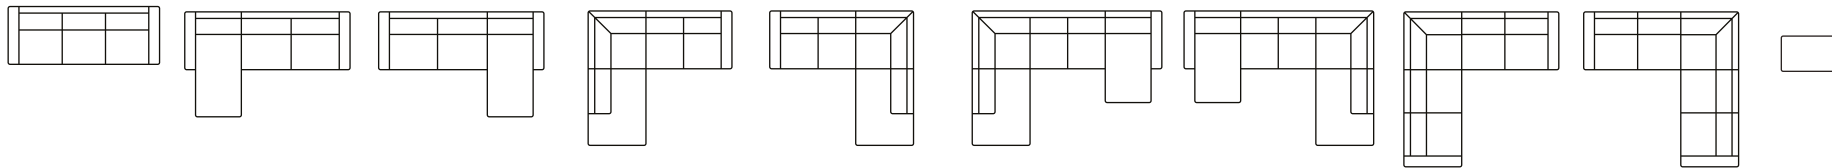

ETNA SLEEPING

(Bedsofa)

Etna sleeping collection offers you all: a stylish and functional sofa with a generous sleeping solution, which has bonnell springs for ultimate comfort.

ETNA

Open corner

U Shape

3 seater

Chaiselongue

<p>3 seater Art. Nr.: 16255 A-H90 x D89 x W228cm B-H90 x D89 x W230cm E-H90 x D89 x W232cm Sleeping dimensions: 144 x 190cm</p>	<p>Chaiselongue (L) Art. Nr.: 16172 A-H90 x D155 x W240cm B-H90 x D155 x W242cm E-H90 x D155 x W244cm Sleeping dimensions: 206 x 144cm Storage box</p>	<p>Chaiselongue (R) Art. Nr.: 16173 A-H90 x D155 x W240cm B-H90 x D155 x W242cm E-H90 x D155 x W244cm Sleeping dimensions: 206 x 144cm Storage box</p>	<p>Open corner (L) Art. Nr.: 16174 A-H90 x D226 x W240cm B-H90 x D226 x W241cm E-H90 x D226 x W242cm Sleeping dimensions: 212 x 144cm Storage box</p>	<p>Open corner (R) Art. Nr.: 16175 A-H90 x D226 x W240cm B-H90 x D226 x W241cm E-H90 x D226 x W242cm Sleeping dimensions: 212 x 144cm Storage box</p>	<p>U shape (L) Art. Nr.: 16176 A-H90 x D226 x W309cm B-H90 x D226 x W310cm E-H90 x D226 x W311cm Sleeping dimensions: 144 x 284cm Storage box</p>	<p>U shape (R) Art. Nr.: 16177 A-H90 x D226 x W309cm B-H90 x D226 x W310cm E-H90 x D226 x W311cm Sleeping dimensions: 144 x 284cm Storage box</p>	<p>Standard corner (L) Art. No: 16256 A-H90 x D240 x W240 B-H90 x D241 x W241 E-H90 x D242 x W242 Sleeping dimensions: 212 x 144cm Storage box</p>	<p>Standard corner (R) Art. No: 16257 A-H90 x D240 x W240 B-H90 x D241 x W241 E-H90 x D242 x W242 Sleeping dimensions: 212 x 144cm Storage box</p>	<p>Footstool with storage Art. No.:16258 H46 x D70 x W70cm</p>
---	--	--	---	---	---	---	--	--	--

Big headrest Art.
No.:16543
H72 x D25 x W75cm

Headrest
Art. No.:16472
H52 x D25 x W75cm

Arm A - 17cm
Scatter cushions

Arm B - 18cm
Standard cushions

Arm E - 19cm
Standard cushions

Fabric

Sleeping

Storage box