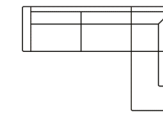

3 seater
with 1 arm (R)
Art. No.:16189
H83 x D91 x W200cm

Chaiselongue (L)
Art. No.:15530
H83 x D150 x W100cm

Open corner
with 2,5 seater (R)
Art. No.:16193
H83 x D91 x W265cm