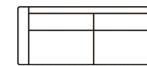

3 seater
Art. No.:15526
H83 x D91 x W220cm

2,5 seater

footstool

3 seater
without arms
Art. No.:16190
H83 x D91 x W180cm

3 seater
with 1 arm (L)
Art. No.:16188
H83 x D91 x W200cm

3 seater
with 1 arm (R)
Art. No.:16189
H83 x D91 x W200cm