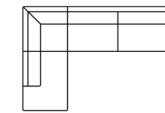

Chaiselongue (L)
Art. No.:15530
H83 x D150 x W100cm

Chaiselongue (R)
Art. No.:15531
H83 x D150 x W100cm

Open corner part (L)
Art. No.:15171
H83 x D91 x W212cm

Open corner part (R)
Art. No.:15172
H83 x D91 x W212cm