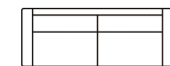

2,5 seater
Art. No.:15528
H83 x D91 x W191cm

2,5 seater
without arms
Art. No.:15529
H83 x D91 x W151cm

2,5 seater
with 1 arm (L)
Art. No.:15169
H83 x D91 x W171cm

2,5 seater
with 1 arm (R)
Art. No.:15170
H83 x D91 x W171cm