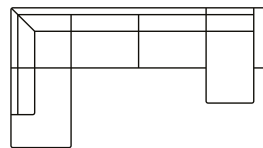

90 corner
Art. No.: 19591
H86x D95x W53cm

Chaiselong
part (L)
Art. No.: 19414
H86x D157x W107cm

Chaiselong
part (R)
Art. No.: 19415
H86x D157x W107cm

Footstool
Art. No.: 19418
H49x D80x W100cm

U shape (L)
Art. No.: 19419
H86x D238x W363cm