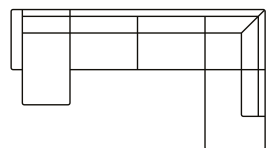

90 corner
Art. No.: 19591
H86x D95x W53cm

Chaiselong
part (L)
Art. No.: 19414
H86x D157x W107cm

Chaiselong
part (R)
Art. No.: 19415
H86x D157x W107cm

Footstool
Art. No.: 19418
H49x D80x W100cm

U shape (L)
Art. No.: 19419
H86x D238x W363cm