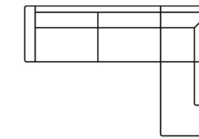

Open end part (L)  
Art. No.: 16486  
H85 x D134 x W99cm

Open end part (R)  
Art. No.: 16487  
H85 x D134 x W99cm

Corner 90  
Art. No.: 16484  
H85 x D94 x W94cm

Open corner  
with 3 seater (L)  
Art. No.: 16504  
H85 x D228 x W310cm