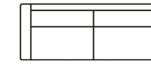

2 seater  
with 1 arm (R)  
Art. No.: 16478  
H85 x D100 x W176cm

2 seater  
Art. No.: 16476  
H85 x D100 x W190cm

3 seater  
with 1 arm (L)  
Art. No.: 16480  
H85 x D100 x W216cm

3 seater  
with 1 arm (R)  
Art. No.: 16481  
H85 x D100 x W216cm