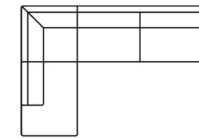

Chaiselong part (R)  
Art. No.: 16483  
H85 x D155 x W96cm

Chaiselongue  
with 2 seater (L)  
Art. No.: 176498  
H85 x D155 x W272cm

Chaiselongue  
with 2 seater (R)  
Art. No.: 176499  
H85 x D155 x W272cm

Open end part (L)  
Art. No.: 16486  
H85 x D134 x W99cm

Open end part (R)  
Art. No.: 16487  
H85 x D134 x W99cm

Corner 90  
Art. No.: 16484  
H85 x D94 x W94cm

Open corner  
with 3 seater (L)  
Art. No.: 16504  
H85 x D228 x W310cm