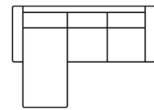

3 seater  
Art. No.: 16479  
H85 x D100 x W230cm

Chaiselong part  
full fabric (L)  
Art. No.: 17827  
H85 x D155 x W96cm

Chaiselong part  
full fabric (R)  
Art. No.: 17828  
H85 x D155 x W96cm

Chaiselong part (L)  
Art. No.: 16482  
H85 x D155 x W96cm

Chaiselong part (R)  
Art. No.: 16483  
H85 x D155 x W96cm

Chaiselongue  
with 2 seater (L)  
Art. No.: 176498  
H85 x D155 x W272cm

Chaiselongue  
with 2 seater (R)  
Art. No.: 176499  
H85 x D155 x W272cm

Open end part (L)  
Art. No.: 16486  
H85 x D134 x W99cm

Open end part (R)  
Art. No.: 16487  
H85 x D134 x W99cm

Corner 90  
Art. No.: 16484  
H85 x D94 x W94cm

Open corner  
with 3 seater (L)  
Art. No.: 16504  
H85 x D228 x W310cm