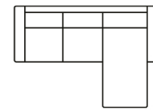

3 seater  
Art. No.: 16479  
H85 x D100 x W230cm

Chaiselong part  
full fabric (L)  
Art. No.: 17827  
H85 x D155 x W96cm

Chaiselong part  
full fabric (R)  
Art. No.: 17828  
H85 x D155 x W96cm

Chaiselong part (L)  
Art. No.: 16482  
H85 x D155 x W96cm

Chaiselong part (R)  
Art. No.: 16483  
H85 x D155 x W96cm

Chaiselongue  
with 2 seater (L)  
Art. No.: 176498  
H85 x D155 x W272cm

Chaiselongue  
with 2 seater (R)  
Art. No.: 176499  
H85 x D155 x W272cm

Open end part (L)  
Art. No.: 16486  
H85 x D134 x W99cm

Open end part (R)  
Art. No.: 16487  
H85 x D134 x W99cm

Corner 90  
Art. No.: 16484  
H85 x D94 x W94cm

Open corner  
with 3 seater (L)  
Art. No.: 16504  
H85 x D228 x W310cm