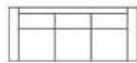

MARIO SLEEPING

(Bedsofa)

The Mario collection features a sleek, minimal design with rounded armrests and tapered wooden legs for refined, modern look.

U shape

2 seater without arms
Art. No.: 15505
H91 x D104 x W150cm

2 seater with 1 arm (L)
Art. No.: 15486
H91 x D104 x W164cm

2 seater with 1 arm (R)
Art. No.: 15487
H91 x D104 x W164cm

3 seater
Art. No.: 16473
H91 x D104 x W164cm

Corner 90 (L)
Art. No.: 15492
H91 x D100 x W100cm

Corner 90 (R)
Art. No.: 15493
H91 x D100 x W100cm

Open end (L)
Art. No.: 15490
H91 x D102 x W134cm

Open end (R)
Art. No.: 15491
H91 x D102 x W134cm

Chaiselongue part (L)
Art. No.: 15488
H91 x D157 x W92cm