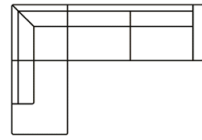

Chaiselong + 3 seater
with one arm (R)
Art. No.:14994
H84 x D183 x W333cm

Chaiselong
with one arm (L)
Art. No.:14953
H84 x D183 x W114cm

Chaiselong
with one arm (R)
Art. No.:14954
H84 x D183 x W114cm

Chaiselong
with 2 arms
Art. No.:15924
H84 x D183 x W125cm

Open end (L)
Art no.: 16601
H44 x W133 x D101

Open end (R)
Art no.: 16602
H44 x W133 x D101

Open corner + 90 corner
+ 2,5 seater (L)
Art no.: 16602
H84 x W231 x D288

Open corner + 90 corner
+ 2,5 seater (R)
Art no.: 16602
H84 x W231 x D288