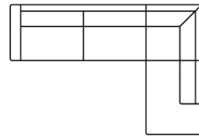

Chaiselong + 3 seater
with one arm (R)
Art. No.:14994
H84 x D183 x W333cm

Chaiselong
with one arm (L)
Art. No.:14953
H84 x D183 x W114cm

Chaiselong
with one arm (R)
Art. No.:14954
H84 x D183 x W114cm

Chaiselong
with 2 arms
Art. No.:15924
H84 x D183 x W125cm

Open end (L)
Art no.: 16601
H44 x W133 x D101

Open end (R)
Art no.: 16602
H44 x W133 x D101

Open corner + 90 corner
+ 2,5 seater (L)
Art no.: 16602
H84 x W231 x D288

Open corner + 90 corner
+ 2,5 seater (R)
Art no.: 16602
H84 x W231 x D288