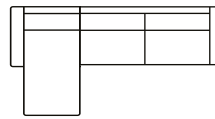

3 seater
without arms
Art no.: 16721
H84 x W209 x D101

Corner 90
Art no.: 16600
H84 x W98 x D98

Chair
Art no.: 15822
H84 x W85 x D91

Chair
Art no.: 15947
H84 x W85 x D91

Chaiselong + 3 seater
with one arm (L)
Art. No.:14993
H84 x D183 x W333cm