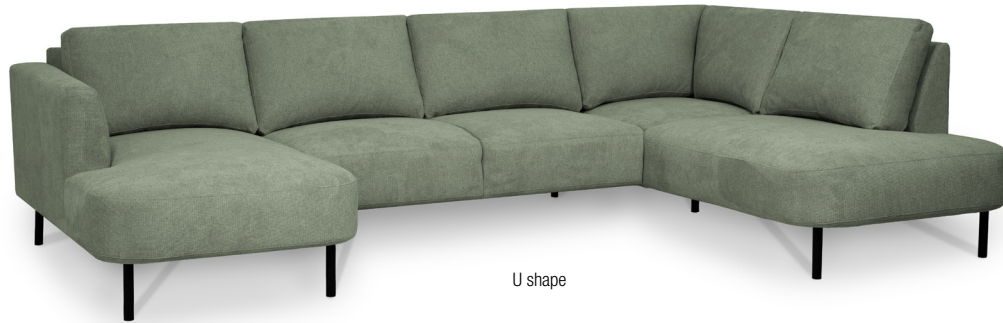

# HERO

Crafted for relaxation and durability this sofa is not just a piece of furniture, it's statement of sophistication. Elevate your home with our Hero sofa and make every mome a heroic one.

U shape

2,5 seater

2 seater  
without arms  
Art. No.: 17878  
H84x D95x W142cm

2 seater  
with 1 arm (L)  
Art. No.: 17998  
H84x D95x W157cm

2 seater  
with 1 arm (R)  
Art. No.: 17999  
H84x D95x W157cm

2 seater  
Art. No.: 17997  
H84x D95x W171cm

2,5 seater  
without arms  
Art. No.: 18004  
H84x D95x W161cm

2,5 seater  
with 1 arm (L)  
Art. No.: 18002  
H84x D95x W176cm

2,5 seater  
with 1 arm (R)  
Art. No.: 18003  
H84x D95x W176cm

2,5 seater  
Art. No.: 18000  
H84x D95x W191cm

3 seater  
without arms  
Art. No.: 18008  
H84x D95x W199cm

3 seater  
with 1 arm (L)  
Art. No.: 18006  
H84x D95x W214cm

3 seater  
with 1 arm (R)  
Art. No.: 18007  
H84x D95x W214cm

3 seater  
Art. No.: 18005  
H84x D95x W229cm