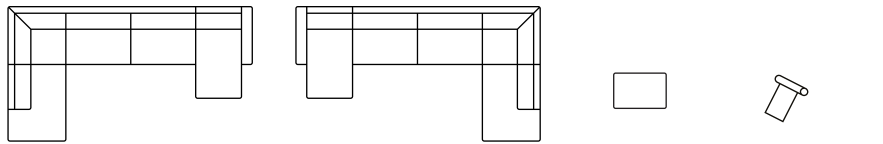

3 seater
Art. No.: 16267
H84 x D93 x W216cm

Corner 90 Art. No.:
16268 H84 x D92
x W92cmChaisel-

ongue (L) Art. No.:
15846 H84 x D150 x
W92cm

Chaiselongue (R) Art. No.:
15847 H84 x D150 x W92cm

Open corner part (L)
Art. No.: 15848 H84 x
D100 x W220cm

Open corner part (R)
Art. No.: 15849 H84 x
D100 x W220cm

Open corner (L) Art.
No.: 15850 H84 x
D220 x W294cm

Open corner (R) Art.
No.: 15851 H84 x
D220 x W294cm

U Shape (L) Art. No.:
15852 H84 x D220 x
W365cmU Shape (R)