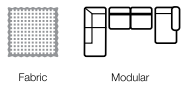

Fabric

Modular