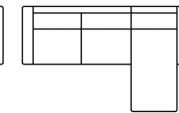

Chaiselongue
with 2 seater (R)
Art. No.:16796
H82 x D152 x W242cm