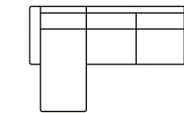

Chaiselongue (R)
Art. No.:16617
H82 x D152 x W86cm

Chaiselongue
round (L)
Art. No.:17730
H82 x D152 x W90cm

Chaiselongue
round (R)
Art. No.:17731
H82 x D152 x W90cm

Open corner part (L)
Art. No.:17818
H82 x D96 x W206cm

Open corner part (R)
Art. No.:17818
H82 x D96 x W206cm

Open corner
round (L)
Art. No.:17820
H82 x D96 x W206cm

Open corner
round (R)
Art. No.:17821
H82 x D96 x W206cm

Chaiselongue + 2,5 + 90 corner + adjustable headrest + open end