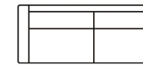

2,5 seater
without arms
Art. No.:17822
H82 x D95 x W191cm

2,5 seater
with 1 arm (L)
Art. No.:17823
H82 x D95 x W176cm

2,5 seater
with 1 arm (R)
Art. No.:17824
H82 x D95 x W176cm

3 seater
Art. No.:16787
H82 x D95 x W229cm

Open corner

3 seater
without arms
Art. No.:17826
H82 x D95 x W199cm

3 seater
with 1 arm (L)
Art. No.:16788
H82 x D95 x W214cm

3 seater
with 1 arm (R)
Art. No.:16789
H82 x D95 x W214cm

Chaiselongue (L)
Art. No.:16616
H82 x D152 x W86cm