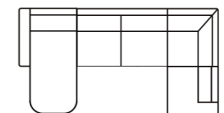

Chaiselongue (R)
Art. No.:16617
H82 x D152 x W86cm

Chaiselongue
round (L)
Art. No.:17730
H82 x D152 x W90cm

Chaiselongue
round (R)
Art. No.:17731
H82 x D152 x W90cm

Open corner part (L)
Art. No.:17818
H82 x D96 x W206cm

Open corner part (R)
Art. No.:17818
H82 x D96 x W206cm

Open corner
round (L)
Art. No.:17820
H82 x D96 x W206cm

Open corner
round (R)
Art. No.:17821
H82 x D96 x W206cm

Chaiselongue + 2,5 + 90 corner + adjustable headrest + open end

Chaiselongue
with 2 seater (L)
Art. No.:16795
H82 x D152 x W242cm

Chaiselongue
with 2 seater (R)
Art. No.:16796
H82 x D152 x W242cm

U shape
with 2 seater round (L)
Art. No.:17874
H82 x D206 x W330cm

U shape
with 2 seater round (R)
Art. No.:17875
H82 x D206 x W330cm