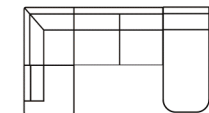

Chaiselongue (R)
Art. No.:16617
H82 x D152 x W86cm

Chaiselongue
round (L)
Art. No.:17730
H82 x D152 x W90cm

Chaiselongue
round (R)
Art. No.:17731
H82 x D152 x W90cm

Open corner part (L)
Art. No.:17818
H82 x D96 x W206cm

Open corner part (R)
Art. No.:17818
H82 x D96 x W206cm

Open corner
round (L)
Art. No.:17820
H82 x D96 x W206cm

Open corner
round (R)
Art. No.:17821
H82 x D96 x W206cm

Chaiselongue + 2,5 + 90 corner + adjustable headrest + open end

Chaiselongue
with 2 seater (L)
Art. No.:16795
H82 x D152 x W242cm

Chaiselongue
with 2 seater (R)
Art. No.:16796
H82 x D152 x W242cm

U shape
with 2 seater round (L)
Art. No.:17874
H82 x D206 x W330cm

U shape
with 2 seater round (R)
Art. No.:17875
H82 x D206 x W330cm