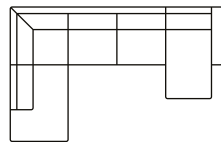

FABIAN

This spacious corner sofa features a clean, modern silhouette with wide armrests and soft, light grey upholstery. Designed for both style and comfort.

U-shape

FABIAN

Chaiselong with 2,5 seater
(fixed)
Art. No.: 19173
H85 x D152 x W262cm

Chaiselong with 2,5 seater
(fixed)
Art. No.: 19174
H85 x D152 x W262cm

Open corner with 2,5 seater
(fixed)
Art. No.: 19175
H85 x D198 x W256cm

Open corner with 2,5 seater
(fixed)
Art. No.: 19176
H85 x D198 x W256cm

U shape with 2,5 seater
(fixed)
Art. No.: 19177
H85 x D198 x W333cm

U shape with 2,5 seater
(fixed)
Art. No.: 19178
H85 x D198 x W333cm

Arm - 17cm

12234 Black metal H-150

Fabric

Modular