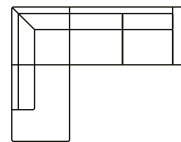

FABIAN

This spacious corner sofa features a clean, modern silhouette with wide armrests and soft, light grey upholstery. Designed for both style and comfort.

U-shape

FABIAN

Chaiselong with 2,5 seater
(fixed)
Art. No.: 19173
H85 x D152 x W262cm

Chaiselong with 2,5 seater
(fixed)
Art. No.: 19174
H85 x D152 x W262cm

Open corner with 2,5 seater
(fixed)
Art. No.: 19175
H85 x D198 x W256cm

Open corner with 2,5 seater
(fixed)
Art. No.: 19176
H85 x D198 x W256cm

U shape with 2,5 seater
(fixed)
Art. No.: 19177
H85 x D198 x W333cm

U shape with 2,5 seater
(fixed)
Art. No.: 19178
H85 x D198 x W333cm

Arm - 17cm

12234 Black metal H-150

Fabric

Modular