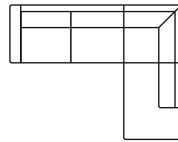

FABIAN

This spacious corner sofa features a clean, modern silhouette with wide armrests and soft, light grey upholstery. Designed for both style and comfort.

U-shape

FABIAN

Chaiselong with 2,5 seater
(fixed)
Art. No.: 19173
H85 x D152 x W262cm

Chaiselong with 2,5 seater
(fixed)
Art. No.: 19174
H85 x D152 x W262cm

Open corner with 2,5 seater
(fixed)
Art. No.: 19175
H85 x D198 x W256cm

Open corner with 2,5 seater
(fixed)
Art. No.: 19176
H85 x D198 x W256cm

U shape with 2,5 seater
(fixed)
Art. No.: 19177
H85 x D198 x W333cm

U shape with 2,5 seater
(fixed)
Art. No.: 19178
H85 x D198 x W333cm

Arm - 17cm

12234 Black metal H-150

Fabric

Modular