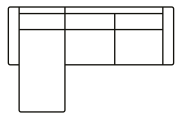

FABIAN

This spacious corner sofa features a clean, modern silhouette with wide armrests and soft, light grey upholstery. Designed for both style and comfort.

U-shape

FABIAN

Chaiselong with 2,5 seater
(fixed)
Art. No.: 19173
H85 x D152 x W262cm

Chaiselong with 2,5 seater
(fixed)
Art. No.: 19174
H85 x D152 x W262cm

Open corner with 2,5 seater
(fixed)
Art. No.: 19175
H85 x D198 x W256cm

Open corner with 2,5 seater
(fixed)
Art. No.: 19176
H85 x D198 x W256cm

U shape with 2,5 seater
(fixed)
Art. No.: 19177
H85 x D198 x W333cm

U shape with 2,5 seater
(fixed)
Art. No.: 19178
H85 x D198 x W333cm

Arm - 17cm

12234 Black metal H-150

Fabric

Modular