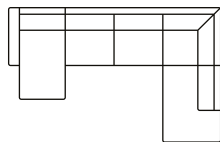

Chaiselong with 2,5 seater
(fixed)
Art. No.: 19174
H85 x D152 x W262cm

Open corner with 2,5 seater
(fixed)
Art. No.: 19175
H85 x D198 x W256cm

Open corner with 2,5 seater
(fixed)
Art. No.: 19176
H85 x D198 x W256cm

U shape with 2,5 seater
(fixed)
Art. No.: 19177
H85 x D198 x W333cm

U shape with 2,5 seater
(fixed)
Art. No.: 19178
H85 x D198 x W333cm

Arm - 17cm

12234 Black metal H-150

Fabric

Modular