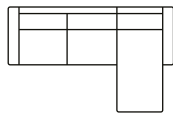

FABIAN

This spacious corner sofa features a clean, modern silhouette with wide armrests and soft, light grey upholstery. Designed for both style and comfort.

U-shape

FABIAN

Chaiselong with 2,5 seater
(fixed)
Art. No.: 19173
H85 x D152 x W262cm

Chaiselong with 2,5 seater
(fixed)
Art. No.: 19174
H85 x D152 x W262cm

Open corner with 2,5 seater
(fixed)
Art. No.: 19175
H85 x D198 x W256cm

Open corner with 2,5 seater
(fixed)
Art. No.: 19176
H85 x D198 x W256cm

U shape with 2,5 seater
(fixed)
Art. No.: 19177
H85 x D198 x W333cm

U shape with 2,5 seater
(fixed)
Art. No.: 19178
H85 x D198 x W333cm

Arm - 17cm

12234 Black metal H-150

Fabric

Modular