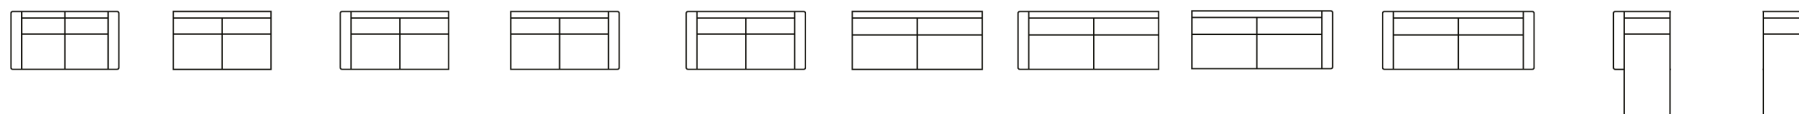

EDDY

Echo of modern simplicity that confidently goes well under different circumstances

3 seater + 90 corner + open end

2 seater

| | | | | | | | | | | |
|--|--|--|--|--|---|---|---|---|---|---|
| 1 seater without arms Art. No.: 15364 H87x D91x W61cm | 1 seater with 1 arm (L) Art. No.: 15362 H87x D91x W80cm | 1 seater with 1 arm (R) Art. No.: 15363 H87x D91x W80cm | 1 seater Art. No.: 15361 H87x D91x W99cm | 1,5 seater without arms Art. No.: 15368 H87x D91x W91cm | 1,5 seater with 1 arm (L) Art. No.: 15366 H87x D91x W110cm | 1,5 seater with 1 arm (R) Art. No.: 15367 H87x D91x W110cm | 1,5 seater Art. No.: 15365 H87x D91x W129cm | 2 seater without arms Art. No.: 15372 H87x D91x W121cm | 2 seater with 1 arm (L) Art. No.: 15370 H87x D91x W140cm | 2 seater with 1 arm (R) Art. No.: 15371 H87x D91x W140cm |
|--|--|--|--|--|---|---|---|---|---|---|

| | | | | | | | | | | |
|---|---|---|---|---|---|---|---|---|---|---|
| 2 seater Art. No.: 15369 H87x D91x W159cm | 2,5 seater without arms Art. No.: 15331 H87 x D91 x W151cm | 2,5 seater with 1 arm (L) Art. No.: 15329 H87 x D91 x W189cm | 2,5 seater with 1 arm (R) Art. No.: 15330 H87 x D91 x W170cm | 2,5 seater Art. No.: 15373 H87 x D91 x W189cm | 3 seater without arms Art. No.: 15375 H87 x D91 x W181cm | 3 seater with 1 arm (L) Art. No.: 15332 H87 x D91 x W200cm | 3 seater with 1 arm (R) Art. No.: 15333 H87 x D91 x W200cm | 3 seater Art. No.: 15374 H87 x D91 x W219cm | Chaiselongue (L) Art. No.: 15335 H87 x D153 x W98cm | Chaiselongue (R) Art. No.: 15336 H87 x D153 x W98cm |
|---|---|---|---|---|---|---|---|---|---|---|