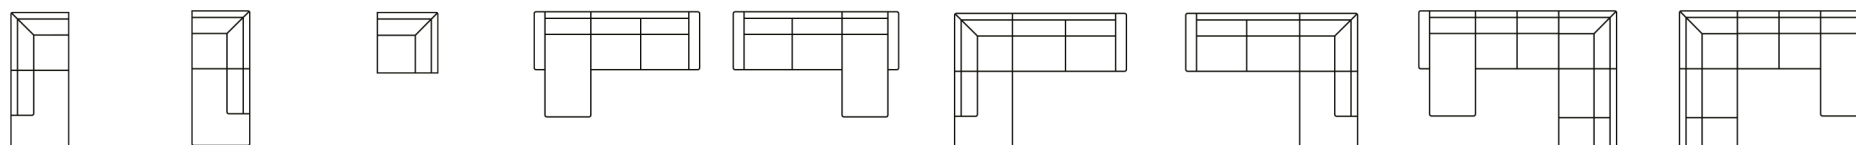

EDDY

Echo of modern simplicity that confidently goes well under different circumstances

3 seater + 90 corner + open end

2 seater

| | | | | | | | | | | |
|--|--|--|--|--|---|---|---|---|---|---|
| 1 seater without arms Art. No.: 15364 H87x D91x W61cm | 1 seater with 1 arm (L) Art. No.: 15362 H87x D91x W80cm | 1 seater with 1 arm (R) Art. No.: 15363 H87x D91x W80cm | 1 seater Art. No.: 15361 H87x D91x W99cm | 1,5 seater without arms Art. No.: 15368 H87x D91x W91cm | 1,5 seater with 1 arm (L) Art. No.: 15366 H87x D91x W110cm | 1,5 seater with 1 arm (R) Art. No.: 15367 H87x D91x W110cm | 1,5 seater Art. No.: 15365 H87x D91x W129cm | 2 seater without arms Art. No.: 15372 H87x D91x W121cm | 2 seater with 1 arm (L) Art. No.: 15370 H87x D91x W140cm | 2 seater with 1 arm (R) Art. No.: 15371 H87x D91x W140cm |
|--|--|--|--|--|---|---|---|---|---|---|

| | | | | | | | | | | |
|---|---|---|---|---|---|---|---|---|---|---|
| 2 seater Art. No.: 15369 H87x D91x W159cm | 2,5 seater without arms Art. No.: 15331 H87 x D91 x W151cm | 2,5 seater with 1 arm (L) Art. No.: 15329 H87 x D91 x W189cm | 2,5 seater with 1 arm (R) Art. No.: 15330 H87 x D91 x W170cm | 2,5 seater Art. No.: 15373 H87 x D91 x W189cm | 3 seater without arms Art. No.: 15375 H87 x D91 x W181cm | 3 seater with 1 arm (L) Art. No.: 15332 H87 x D91 x W200cm | 3 seater with 1 arm (R) Art. No.: 15333 H87 x D91 x W200cm | 3 seater Art. No.: 15374 H87 x D91 x W219cm | Chaiselongue (L) Art. No.: 15335 H87 x D153 x W98cm | Chaiselongue (R) Art. No.: 15336 H87 x D153 x W98cm |
|---|---|---|---|---|---|---|---|---|---|---|