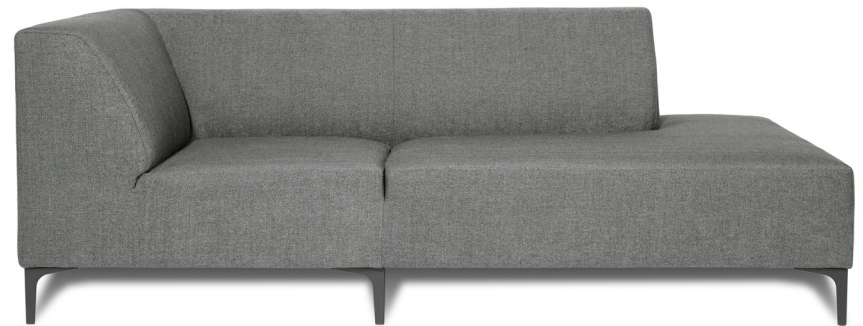

DIVA

Easy to care for, it stays
always impeccable.

3 seater

Open corner part

Open corner

2 seater

1 seater
Art. No.: 12102
Dimensions:
H74 x D93 x W112cm

2 seater
Art. No.: 11974
Dimensions:
H74 x D93 x W171cm

3 seater
Art. No.: 11975
Dimensions:
H74 x D93 x W216cm

Open corner (L)
Art. No.: 11898
Dimensions:
H74 x D207 x W274cm

Open corner (R)
Art. No.: 11899
Dimensions:
H74 x D207 x W274cm

Open corner part (L)
Art. No.: 16238
Dimensions:
H74 x D207 x W94cm

Open corner part (R)
Art. No.: 16239
Dimensions:
H74 x D207 x W94cm

Pouffe
Art. No.: 13973
Dimensions:
H43 x D60 x W80cm

1 seater

Arm A - 25cm

Arm B - 25cm

1452
metal
triangle
H-145

12234
metal
triangle black
H-145

Fabric