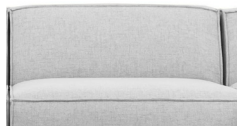

BAHAMA

The Bahama collection offers a versatile modular sofa that adapts seamlessly to any living space, allowing you to create the perfect layout for your home.

1,5 + 1,5 seater + chaiselong

1seater

Footstool

Choose cushion:

A-No back cushion

B-Big back cushion:
H37 x D16 x W87cm

C-Double back cushion:
H65 x D26 x 100cm W87cm

1 seater with
one arm (L)
Art. No.: 19393
H73 x D105 x W113cm

1 seater with
one arm (R)
Art. No.: 19394
H73 x D105 x W113cm

1 seater
without arms
Art. No.: 19395
H73 x D105 x W90cm

1,5 seater
with 1 arm (L)
Art. No.: 19306
H73 x D105 x W123cm

1,5 seater
with 1 arm (R)
Art. No.: 19307
H73 x D105 x W123cm

1,5 seater
without arms
Art. No.: 19308
H73 x D105 x W100cm