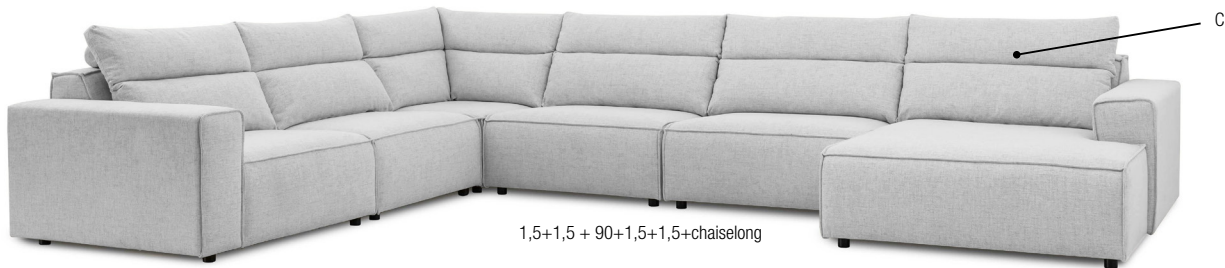

BAHAMA

The Bahama collection offers a versatile modular sofa that adapts seamlessly to any living space, allowing you to create the perfect layout for your home.

1,5 + 1,5 seater + chaiselong

1seater

Footstool

Choose cushion:

A-No back cushion

B-Big back cushion:
H37 x D16 x W87cm

C-Double back cushion:
H65 x D26 x 100cm W87cm

1 seater with
one arm (L)
Art. No.: 19393
H73 x D105 x W113cm

1 seater with
one arm (R)
Art. No.: 19394
H73 x D105 x W113cm

1 seater
without arms
Art. No.: 19395
H73 x D105 x W90cm

1,5 seater
with 1 arm (L)
Art. No.: 19306
H73 x D105 x W123cm

1,5 seater
with 1 arm (R)
Art. No.: 19307
H73 x D105 x W123cm

1,5 seater
without arms
Art. No.: 19308
H73 x D105 x W100cm

Corner 90 (L)
Art. No.: 19311
H73 x D105 x W105cm

Corner 90 (R)
Art. No.: 19312
H73 x D105 x W105cm

Chaiselong part (L)
Art. No.: 19309
H73 x D166 x W123cm

Chaiselong part (R)
Art. No.: 19310
H73 x D166 x W123cm