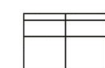

1 seater
Art. No.: 14341
A-H85x D88x W104cm
B-H85x D88x W94cm

1,5 seater
without arms
Art. No.: 14348
H85x D88x W90cm

1,5 seater
with 1 arm (L)
Art. No.: 14346
A-H85x D88x W112cm
B-H85x D88x W107cm

1,5 seater
with 1 arm (R)
Art. No.: 14347
A-H85x D88x W112cm
B-H85x D88x W107cm

1,5 seater
Art. No.: 14345
A-H85x D88x W134cm
B-H85x D88x W124cm

2 seater
without arms
Art. No.: 14352
H85 x D88 x W120cm

2 seater with 1 arm (L)
Art. No.: 14350
A-H85 x D88 x W142cm
B-H85 x D88 x W137cm