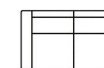

1 seater
Art. No.: 14341
A-H85x D88x W104cm
B-H85x D88x W94cm

1,5 seater
without arms
Art. No.: 14348
H85x D88x W90cm

1,5 seater
with 1 arm (L)
Art. No.: 14346
A-H85x D88x W112cm
B-H85x D88x W107cm

1,5 seater
with 1 arm (R)
Art. No.: 14347
A-H85x D88x W112cm
B-H85x D88x W107cm

1,5 seater
Art. No.: 14345
A-H85x D88x W134cm
B-H85x D88x W124cm

2 seater
without arms
Art. No.: 14352
H85 x D88 x W120cm

2 seater with 1 arm (L)
Art. No.: 14350
A-H85 x D88 x W142cm
B-H85 x D88 x W137cm