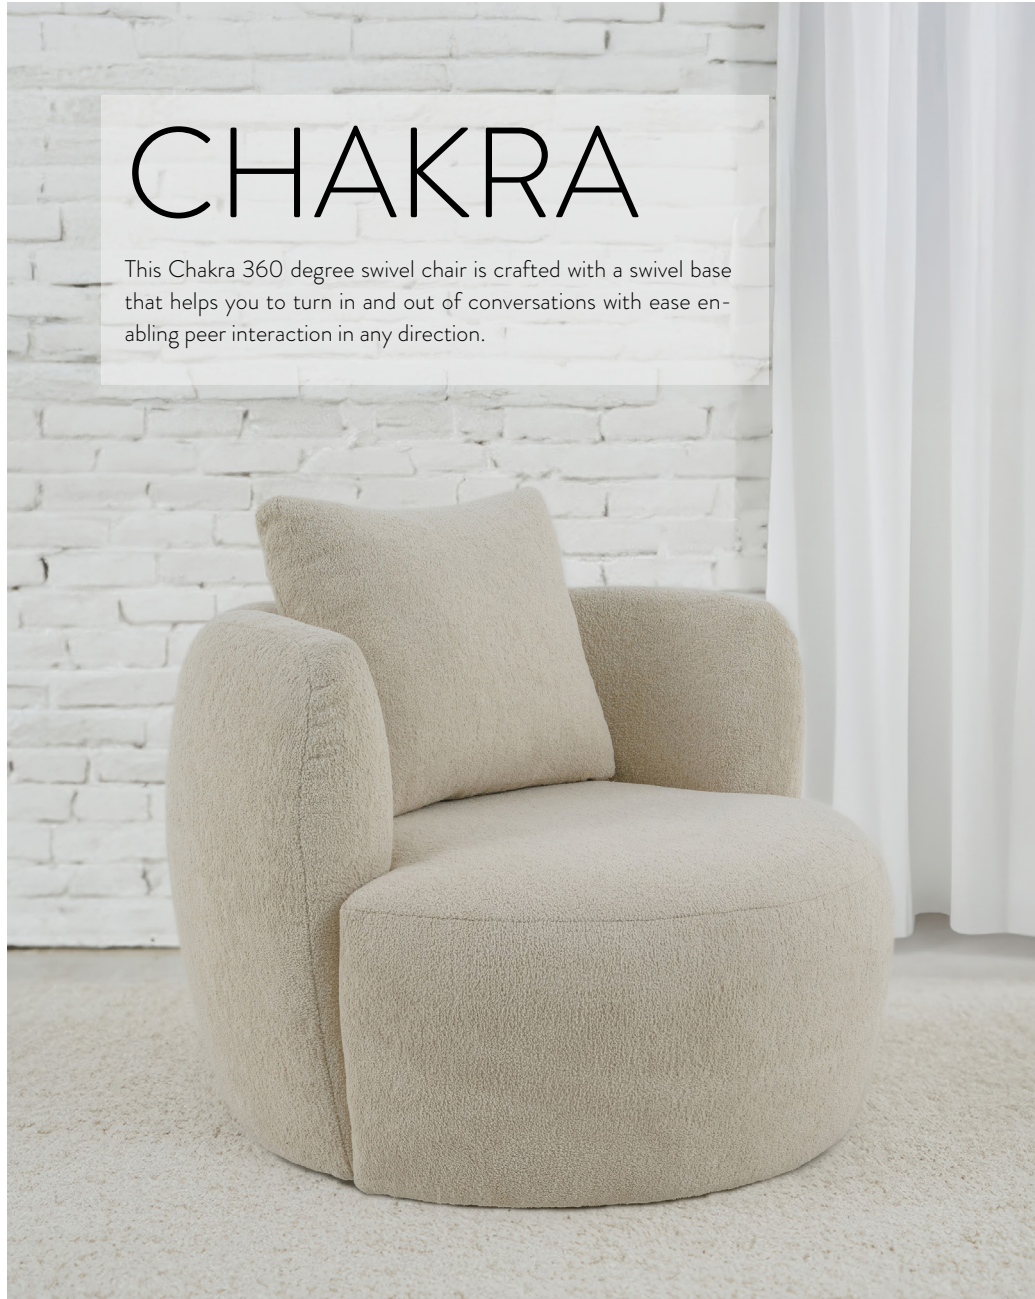

# CHAKRA

This Chakra 360 degree swivel chair is crafted with a swivel base that helps you to turn in and out of conversations with ease enabling peer interaction in any direction.

BOUCLE  
fabric only

360°  
360 degree  
swivel chair

Armchair  
Art. No.: 17652  
H81 x D94 x W94cm

CHAKRA