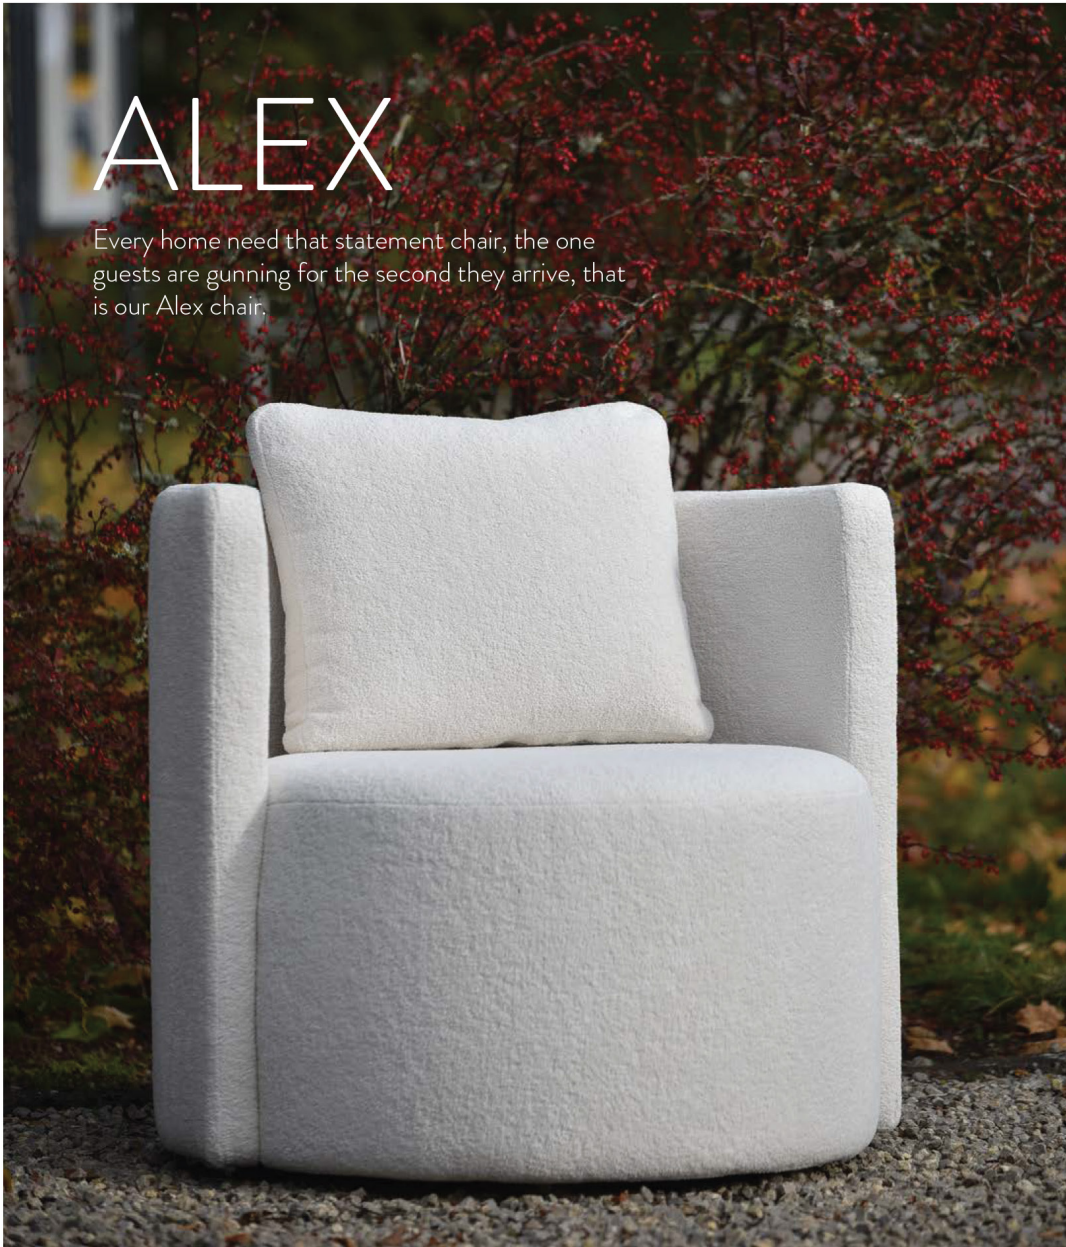

# ALEX

Every home need that statement chair, the one guests are gunning for the second they arrive, that is our Alex chair.

Chair

1,5 seater

Fabric

Chair  
Art. No.: 17657  
H85 x D75 x W76cm

1 seater  
Art. No.: 18042  
H85 x D84 x W88cm

1,5 seater  
Art. No.: 17862  
H85 x D97 x W102cm

ALEX