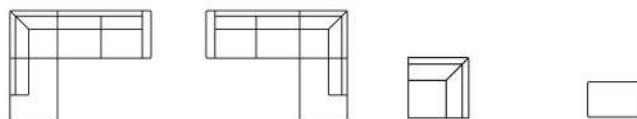

# AMSTERDAM

With its clean lines and contemporary design, this sofa effortlessly elevates any living space. Experience comfort in style with Amsterdam.

SOFAS FOR EVERY HOME

1 seater Art. No.: 18689 H85 x D94 x W99cm	1 seater with one arm (L) Art. No.: 18690 H85 x D94 x W80cm	1 seater with one arm (R) Art. No.: 18691 H85 x D94 x W80cm	1 seater without arms Art. No.: 18692 H85 x D94 x W61cm	2 seater Art. No.: 18693 H85 x D94 x W159cm	2 seater with one arm (L) Art. No.: 18694 H85 x D94 x W140cm	2 seater with one arm (R) Art. No.: 18695 H85 x D94 x W140cm
--	--	--	--	---	---	---

2 seater without arms Art. No.: 18696 H85 x D94 x W121cm	2,5 seater Art. No.: 18697 H85 x D94 x W189cm	2,5 seater with one arm (L) Art. No.: 18516 H85 x D94 x W170cm	2,5 seater with one arm (R) Art. No.: 18517 H85 x D94 x W170cm	2,5 seater without arms Art. No.: 18698 H85 x D94 x W151cm	3 seater Art. No.: 18700 H85 x D94 x W219cm	3 seater with 1 arm (L) Art. No.: 18701 H85 x D94 x W200cm
---	---	---	---	---	---	---

3 seater with one arm (R) Art. No.: 18702 H85 x D94 x W200cm	3 seater without arms Art. No.: 18703 H85 x D94 x W181cm	Chaiselongue part (L) Art. No.: 18704 H85 x D149 x W100cm	Chaiselongue part (R) Art. No.: 18705 H85 x D149 x W100cm	Open end part (L) Art. No.: 18518 H85 x D208 x W94cm	Open end part (R) Art. No.: 18519 H85 x D208 x W94cm
---	---	--	--	---	---