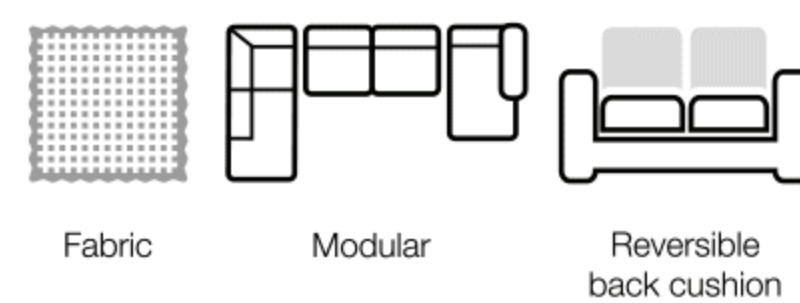

AMSTERDAM

With its clean lines and contemporary design, this sofa effortlessly elevates any living space. Experience comfort in style with Amsterdam.

SOFAS FOR EVERY HOME

Open corner

2,5 seater with 1 arm
Art. No.: 18516 (L)
H85x D94x W170cm

2,5 seater with 1 arm
Art. No.: 18517 (R)
H85x D94x W170cm

Open corner part
Art. No.: 18518 (L)
H85x D208x W94cm

Open corner part
Art. No.: 18519 (R)
H85x D208x W94cm

Arm -19cm

Fabric

Modular

Reversible
back cushion