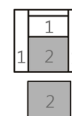

SLOPE

Slope chair excludes contemporary style
and comfort for everyone.

Chair
Footstool

Fabric

Design

Chair
Art. No.: 12285
H97 x D92 x W77cm

Chair with 2 fabrics
Art. No.: 12285
H97 x D92 x W77cm

Footstool
Art. No.: 12290
H45 x D46 x W64cm

Cushion
Art. No.: 12642
H15 x D33 x W48cm

Choose:
one colour fabric or two color fabric:
1. Main part - back and arms
2. Cover part - seat

9332
Walnut
H-155

7842
Natural
oak
H-155

7588
Wood black
painted
H-155