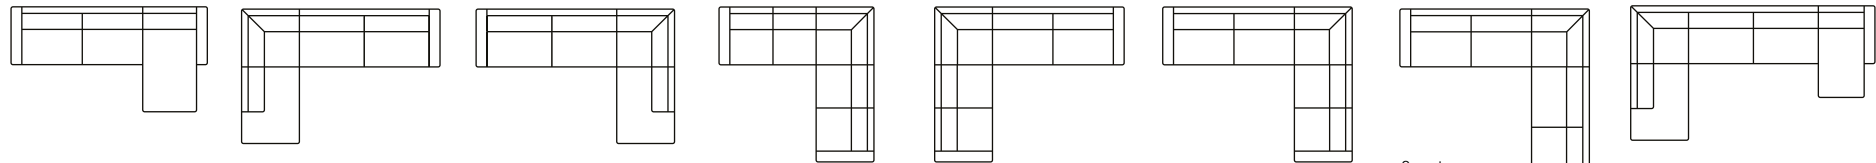

3 seater + cosy corner

PARIS

3 seater

U Corner

PARIS

1 seater Art. No.: 14393 H88 x D90 x W103cm	2 seater Art. No.: 14394 H88 x D90 x W170cm	3 seater Art. No.: 14382 H88 x D90 x W206cm	3 seater round Art. No.: 14886 H88 x D105 x W245cm	Chaiselongue with 2 seater (L) Art. No.: 14584 H88 x D152 x W242cm	Chaiselongue with 2 seater (R) Art. No.: 14585 H88 x D152 x W242cm	Chaiselongue with 3 seater (L) Art. No.: 14395 H88 x D152 x W278cm	Chaiselongue with 3 seater (R) Art. No.: 14396 H88 x D152 x W278cm	XL chaiselongue with 3 seater (L) Art. No.: 14586 H88 x D152 x W294cm
---	---	---	--	---	---	---	---	--

XL chaiselongue with 3 seater (R) Art. No.: 14587 H88 x D152 x W294cm	Open corner with 3 seater (L) Art. No.: 14324 H88 x D202 x W278cm	Open corner with 3 seater (R) Art. No.: 14325 H88 x D202 x W278cm	2 seater + corner 90 + 2 seater* Art. No.: 14401 H88 x D242 x W242cm	2 seater+corner 90+ 3 seater Art. No.: 14402 H88 x D242 x W278cm	3 seater+corner 90+ 2 seater Art. No.: 14403 H88 x D242 x W278cm	3 seater + corner 90 + 3 seater* Art. No.: 14404 H88 x D278 x W278cm	U shape with 3 seater (R) Art. No.: 14397 H88 x D202 x W349cm
--	--	--	---	---	---	--	--

U shape with 3 seater (R) Art. No.: 14398 H88 x D202 x W349cm	U corner (L) Art.No.:14399 H88 x D242 x W349cm	U corner (R) Art.No.:14400 H88 x D242 x W349cm	Cosy corner with 3 seater (L) Art. No.: 14866 H88 x D161 x W333cm	Cosy corner with 3 seater (R) Art. No.: 14867 H88 x D161 x W333cm	Footstool Art. No.: 14405 H47 x D70 x W70cm
--	--	--	--	--	---