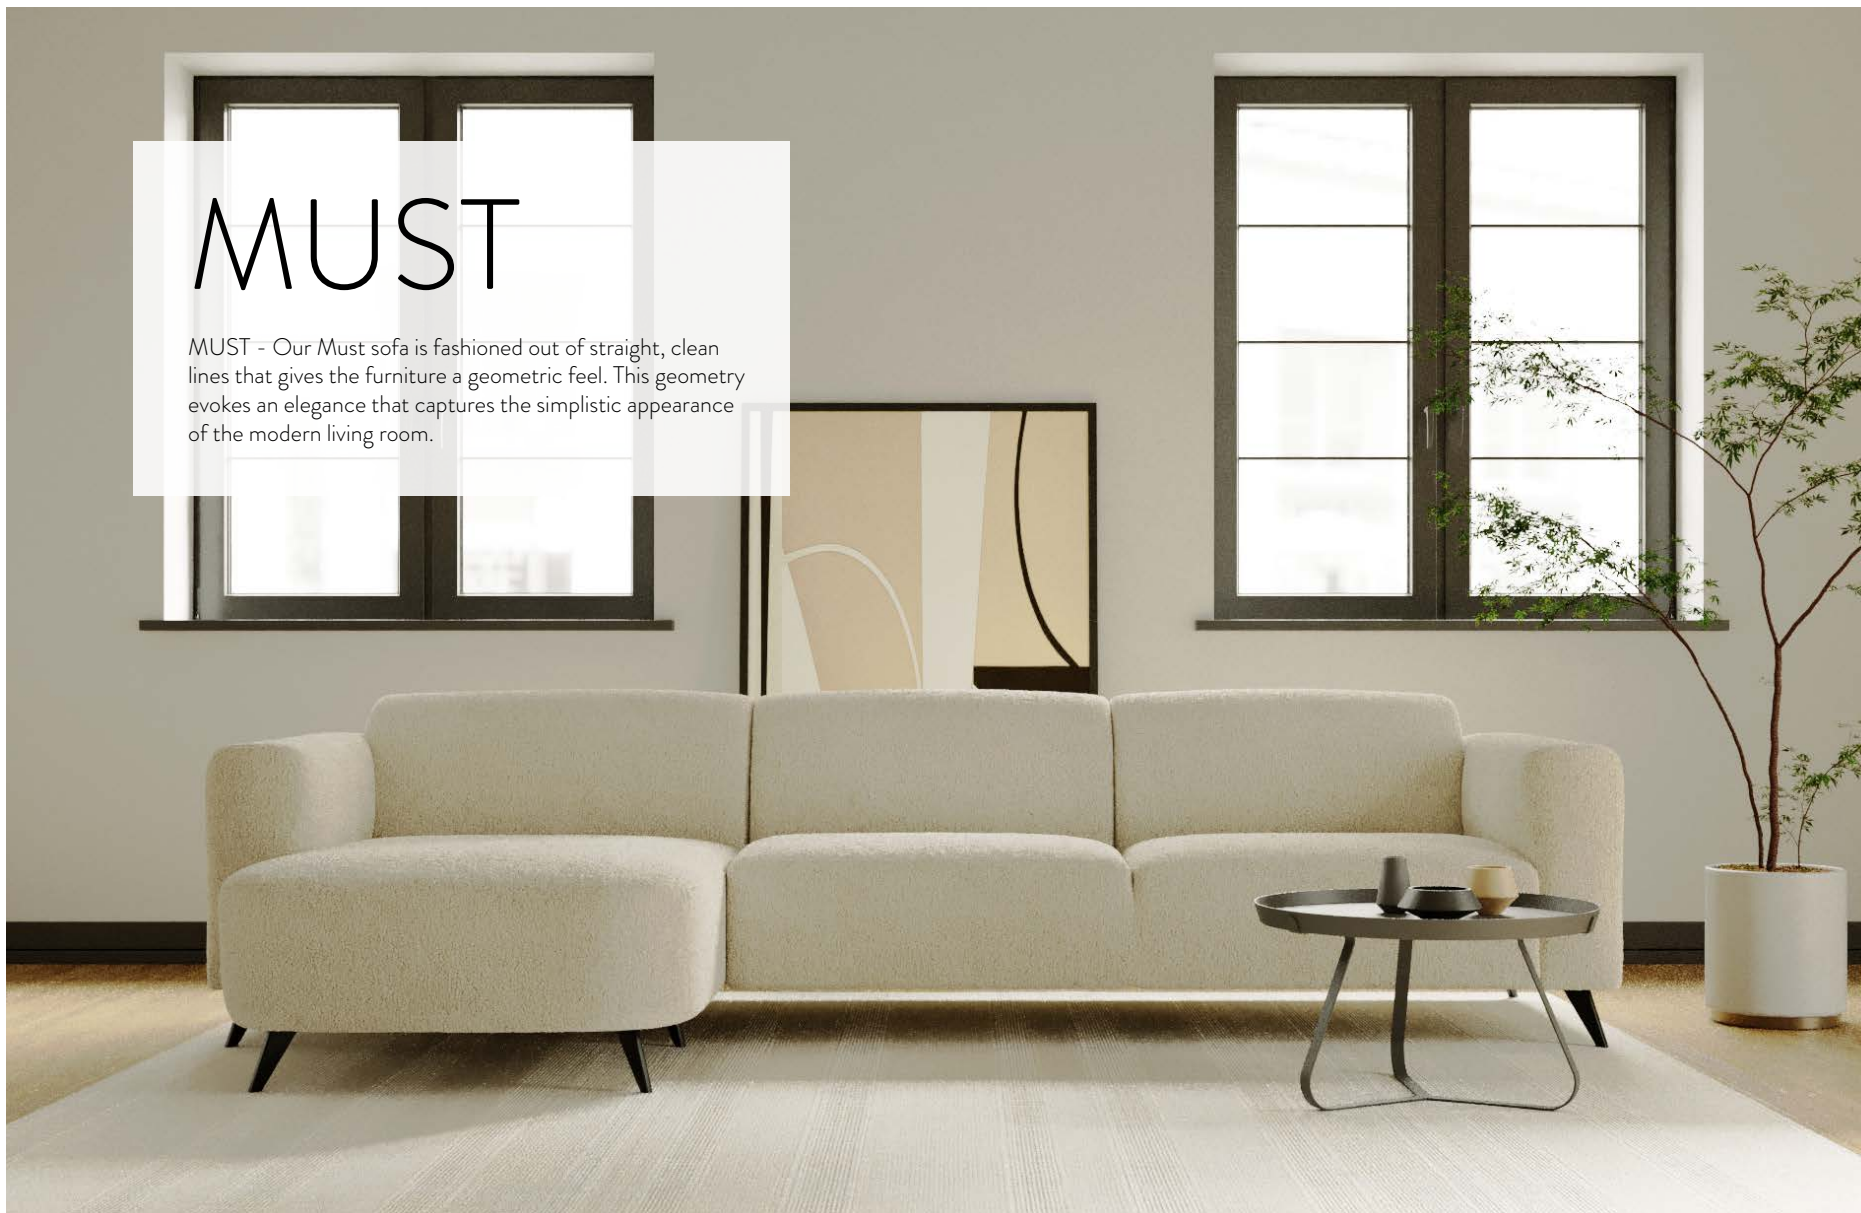

MUST

MUST - Our Must sofa is fashioned out of straight, clean lines that gives the furniture a geometric feel. This geometry evokes an elegance that captures the simplistic appearance of the modern living room.

SOFAS FOR EVERY HOME

Open corner

Open corner

Chaiselongue

MUST

1 seater without arms Art. No.: 17705 H78x D87x W60cm	1 seater with 1 arm (L) Art. No.: 17703 H78x D87x W80cm	1 seater with 1 arm (R) Art. No.: 17704 H78x D87x W80cm	1 seater Art. No.: 17702 H78x D87x W100cm	2 seater without arms Art. No.: 17709 H78x D87x W120cm	2 seater with 1 arm (L) Art. No.: 17707 H78x D87x W140cm	2 seater with 1 arm (R) Art. No.: 17708 H78x D87x W140cm	2 seater Art. No.: 17706 H78x D87x W160cm	2,5 seater without arms Art. No.: 17713 H78x D87x W150cm	2,5 seater with 1 arm (L) Art. No.: 17711 H78x D87x W170cm	2,5 seater with 1 arm (R) Art. No.: 17712 H78x D87x W170cm	2,5 seater Art. No.: 17710 H78x D87x W190cm
--	--	--	---	---	---	---	---	---	---	---	---