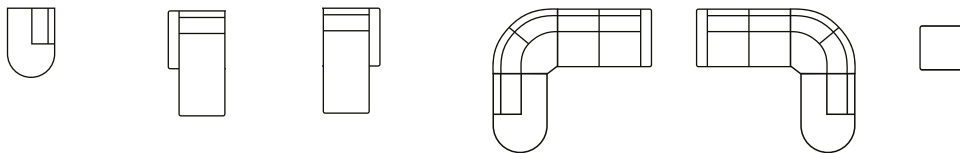

SOFAS FOR EVERY HOME

Open corner

Open corner

Chaiselongue

MUST

1 seater without arms Art. No.: 17705 H78x D87x W60cm	1 seater with 1 arm (L) Art. No.: 17703 H78x D87x W80cm	1 seater with 1 arm (R) Art. No.: 17704 H78x D87x W80cm	1 seater Art. No.: 17702 H78x D87x W100cm	2 seater without arms Art. No.: 17709 H78x D87x W120cm	2 seater with 1 arm (L) Art. No.: 17707 H78x D87x W140cm	2 seater with 1 arm (R) Art. No.: 17708 H78x D87x W140cm	2 seater Art. No.: 17706 H78x D87x W160cm	2,5 seater without arms Art. No.: 17713 H78x D87x W150cm	2,5 seater with 1 arm (L) Art. No.: 17711 H78x D87x W170cm	2,5 seater with 1 arm (R) Art. No.: 17712 H78x D87x W170cm	2,5 seater Art. No.: 17710 H78x D87x W190cm
--	--	--	---	---	---	---	---	---	---	---	---

3 seater without arms Art. No.: 17715 H78x D87x W179cm	3 seater with 1 arm (L) Art. No.: 17573 H78x D87x W199cm	3 seater with 1 arm (R) Art. No.: 17574 H78x D87x W199cm	3 seater Art. No.: 17714 H78x D87x W219cm	Corner 90 (L) Art. No.: 17575 H78x D87x W114cm	Corner 90 (R) Art. No.: 17576 H78x D87x W114cm	Open end round (L) Art. No.: 17577 H78x D88x W137cm
---	---	---	---	--	--	---