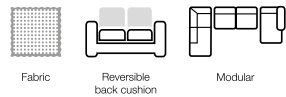

1 seater without arms Art. No.: 17705 H78x D87x W60cm	1 seater with 1 arm (L) Art. No.: 17703 H78x D87x W80cm	1 seater with 1 arm (R) Art. No.: 17704 H78x D87x W80cm	1 seater Art. No.: 17702 H78x D87x W100cm	2 seater without arms Art. No.: 17709 H78x D87x W120cm	2 seater with 1 arm (L) Art. No.: 17707 H78x D87x W140cm	2 seater with 1 arm (R) Art. No.: 17708 H78x D87x W140cm	2 seater Art. No.: 17706 H78x D87x W160cm	2,5 seater without arms Art. No.: 17713 H78x D87x W150cm	2,5 seater with 1 arm (L) Art. No.: 17711 H78x D87x W170cm	2,5 seater with 1 arm (R) Art. No.: 17712 H78x D87x W170cm	2,5 seater Art. No.: 17710 H78x D87x W190cm

3 seater without arms Art. No.: 17715 H78x D87x W179cm	3 seater with 1 arm (L) Art. No.: 17573 H78x D87x W199cm	3 seater with 1 arm (R) Art. No.: 17574 H78x D87x W199cm	3 seater Art. No.: 17714 H78x D87x W219cm	Corner 90 (L) Art. No.: 17575 H78x D87x W114cm	Corner 90 (R) Art. No.: 17576 H78x D87x W114cm	Open end round (L) Art. No.: 17577 H78x D88x W137cm

Open end (R) Art. No.: 17578 H78x D88x W137cm	Chaiselongue part (L) Art. No.: 17716 H78x D146x W111cm	Chaiselongue part (R) Art. No.: 17717 H78x D146x W111cm	Open corner round fixed (L) Art. No.: 17623 H78x D251x W283cm	Open corner round fixed (R) Art. No.: 17624 H78x D251x W283cm	Footstool Art. No.: 17718 H46 x D60 x W60cm

MUST