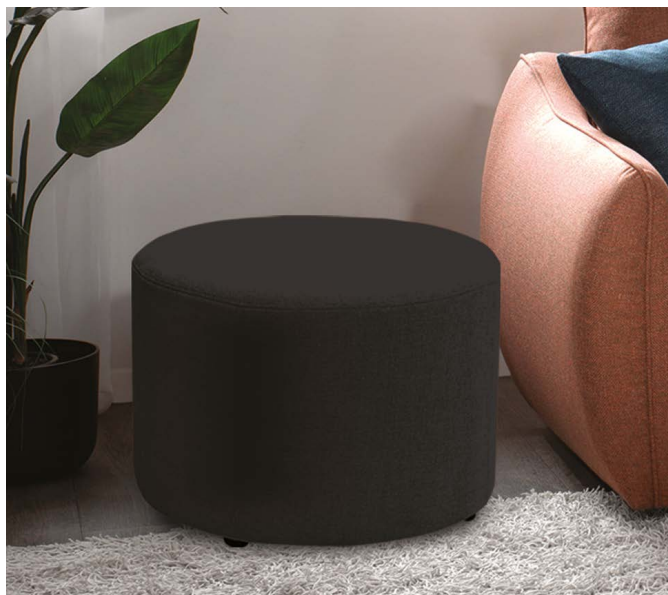

FOOTSTOOLS

Choose your footstool to compliment your sofa!

CARATE

FOOTSTOOLS

CARATE big
with storage
Art. No.: 13934
H43 x D90 x W90cm

CARATE small
with storage
Art. No.: 13936
H43 x D45 x W45cm

CARATE medium
with storage
Art. No.: 13935
H43 x D70 x W70cm

14485	14483	14482	11533
Bend natural	Bend	Bend wood	Metal
oak lacquered	walnut	black painted	triangle
H-100	H-100	H-100	H-150

SOVICO

SOVICO big
Art. No.: 13937
H27 x D90 x W90cm

SOVICO small
Art. No.: 13939
H27 x D45 x W45cm

SOVICO medium
Art. No.: 13938
H27 x D70 x W70cm

15394	11533	27490
Metal	Metal	Bend
triangle	triangle	wood
H-300	H-150	H-240

COCOON

COCOON
Art. No: 11203
H35 x D38 x W38cm

KUBIC

KUBIC
Art. No.: 16001
H44 x D45 x W45cm

FOOTSTOOLS

RONDO

ROUND

SOL

FOOTSTOOLS

RONDO
Art. No.: 12001
H42 x D64 x W64cm

ROUND
Art. No.: 28000
H42 x D45 x W45cm

ROUND with button
Art. No.: 28000
H42 x D45 x W45cm