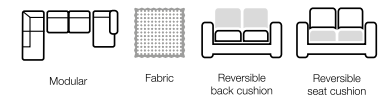

1 seater without arms Art. No.: 12997 H87 x D86 x W63cm	1 seater with 1 arm (L) Art. No.: 16206 H82 x D86 x W78cm	1 seater with 1 arm (R) Art. No.: 16209 H82 x D86 x W78cm	1 seater Art. No.: 16201 H82 x D86 x W94cm	2 seater without arms Art. No.: 16204 H87 x D86 x W124cm	2 seater with 1 arm (L) Art. No.: 16207 H87 x D86 x W139cm	2 seater with 1 arm (R) Art. No.: 16210 H87 x D86 x W139cm	2 seater Art. No.: 16202 H87 x D86 x W155cm	2,5 seater without arms Art. No.: 12842 H87 x D86 x W155cm	2,5 seater with 1 arm (L) Art. No.: 12838 H87 x D86 x W171cm	2,5 seater with 1 arm (R) Art. No.: 12839 H87 x D86 x W171cm	2,5 seater Art. No.: 12964 H87 x D86 x W182cm

3 seater without arms Art. No.: 11613 H87 x D86 x W186cm	3 seater with 1 arm (L) Art. No.: 16208 H87 x D86 x W201cm	3 seater with 1 arm (R) Art. No.: 16211 H87 x D86 x W201cm	3 seater Art. No.: 16203 H87 x D86 x W217cm	3 seater without arms with 2 sitting cushions Art. No.: 14285 H87 x D86 x W186cm	3 seater with 1 arm (L) with 2 sitting cushions Art. No.: 14283 H87 x D86 x W201cm	3 seater with 1 arm (R) with 2 sitting cushions Art. No.: 14284 H87 x D86 x W201cm	3 seater with 2 sitting cushions Art. No.: 14078 H87 x D86 x W217cm	Open end (L) Art. No.: 16213 H87 x D86 x W127cm	Open end (R) Art. No.: 16214 H87 x D86 x W127cm	Corner 90 Art. No.: 16205 H87 x D92 x W92cm