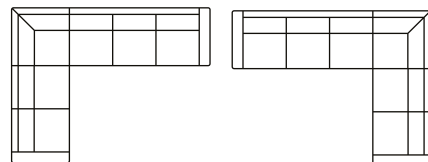

2 seater + corner 90+ 3 seater Art. No.: 13790 H87 x D234 x W294cm	3 seater + corner 90+ 2 seater Art. No.: 13791 H87 x D234 x W294cm

	Big footstool Art. No.: 13629 H47 x D60 x W80cm
	Footstool Art. No.: 16215 H47 x D63 x W63cm
	Headrest Art. No.: 16219 H75 x D22 x W55 cm