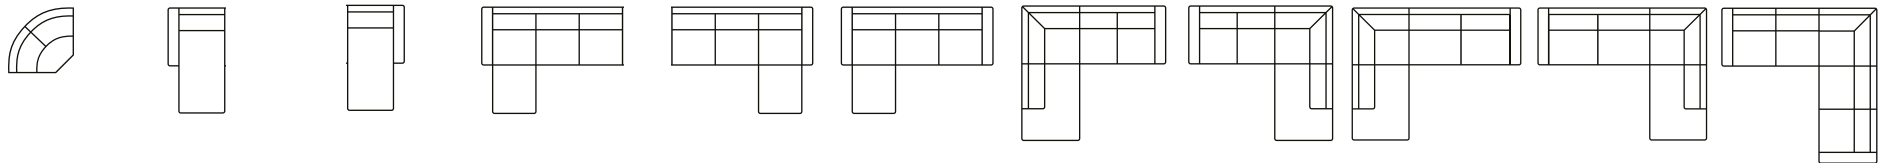

# FOCUS

Compact and modern modular system with options throughout. Make it, personalise it!

SOFAS FOR EVERY HOME

2 seater

3 seater

2 seater + corner 90 +  
3 seater

Open Corner

FOCUS

FOCUS

Chaiselongue

Chaiselongue + 2 seater + corner 90 + 3 seater

1 seater without arms Art. No.: 12997 H87 x D86 x W63cm	1 seater with 1 arm (L) Art. No.: 16206 H82 x D86 x W78cm	1 seater with 1 arm (R) Art. No.: 16209 H82 x D86 x W78cm	1 seater Art. No.: 16201 H82 x D86 x W94cm	2 seater without arms Art. No.: 16204 H87 x D86 x W124cm	2 seater with 1 arm (L) Art. No.: 16207 H87 x D86 x W139cm	2 seater with 1 arm (R) Art. No.: 16210 H87 x D86 x W139cm	2 seater Art. No.: 16202 H87 x D86 x W155cm	2,5 seater without arms Art. No.: 12842 H87 x D86 x W155cm	2,5 seater with 1 arm (L) Art. No.: 12838 H87 x D86 x W171cm	2,5 seater with 1 arm (R) Art. No.: 12839 H87 x D86 x W171cm	2,5 seater Art. No.: 12964 H87 x D86 x W182cm
--	--	--	--	---	---	---	---	---	---	---	---

3 seater without arms Art. No.: 11613 H87 x D86 x W186cm	3 seater with 1 arm (L) Art. No.: 16208 H87 x D86 x W201cm	3 seater with 1 arm (R) Art. No.: 16211 H87 x D86 x W201cm	3 seater Art. No.: 16203 H87 x D86 x W217cm	3 seater without arms with 2 sitting cushions Art. No.: 14285 H87 x D86 x W186cm	3 seater with 1 arm (L) with 2 sitting cushions Art. No.: 14283 H87 x D86 x W201cm	3 seater with 1 arm (R) with 2 sitting cushions Art. No.: 14284 H87 x D86 x W201cm	3 seater with 2 sitting cushions Art. No.: 14078 H87 x D86 x W217cm	Open end (L) Art. No.: 16213 H87 x D86 x W127cm	Open end (R) Art. No.: 16214 H87 x D86 x W127cm	Corner 90 Art. No.: 16205 H87 x D92 x W92cm
---	---	---	---	---	---	---	--	---	---	---