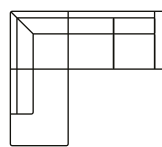

FLOW

A sharp sculpted design and on-trend look,
to deliver both style and comfort.

SOFAS FOR EVERY HOME

Curved back

2 seater

3 seater

Open corner

FLOW

Open corner

Footstool

Chaiselongue

2 seater
Art. No.: 15019
H83 x D99 x W171cm

3 seater
Art. No.: 15020
H83 x D99 x W237cm

Chaiselongue
with 2 seater (L)
Art. No.: 15096
H83 x D162 x W243cm

Chaiselongue
with 2 seater (R)
Art. No.: 15097
H83 x D162 x W243cm

Open corner
with 2 seater (L)
Art. No.: 14957
H83 x D207 x W249cm

Open corner
with 2 seater (R)
Art. No.: 14958
H83 x D207 x W249cm

Footstool
Art. No.: 15021
H49 x D61 x W71cm

Arm - 19cm

17803
Metal black
H-170