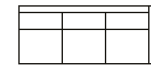

2,5 seater
Art. No.: 12654
H87 x D86 x W186cm

2,5 seater round
Art. No.: 14029
H87 x D93 x W202cm

3 seater
without arms
Art. No.: 12894
H87 x D86 x W186cm

3 seater
with 1 arm (L)
Art. No.: 11707
H87 x D86 x W201cm