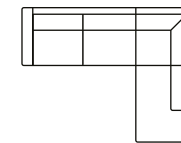

Open corner part (L)  
Art. No.: 15337  
H87 x D214 x W92cm

Open corner part (R)  
Art. No.: 15338  
H87 x D214 x W92cm

Corner 90  
Art. No.: 15334  
H87 x D88 x W88cm

Chaiselongue (L)  
Art. No.: 15677  
H87 x D153 x W239cm

Chaiselongue (R)  
Art. No.: 15678  
H87 x D153 x W239cm

Open corner  
with 3 seater (L)  
Art. No.: 15308  
H87 x D214 x W288cm

Open corner  
with 3 seater (R)  
Art. No.: 15309  
H87 x D214 x W288cm

U corner (L)  
Art. No.: 15359  
H87 x D259 x W335cm