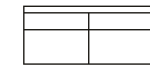

2 seater  
with 1 arm (R)  
Art. No.: 15371  
H87x D91x W140cm

2 seater  
Art. No.: 15369  
H87x D91x W159cm

2,5 seater  
without arms  
Art. No.: 15331  
H87 x D91 x W151cm

2,5 seater  
with 1 arm (L)  
Art. No.: 15329  
H87 x D91 x W189cm

2,5 seater  
with 1 arm (R)  
Art. No.: 15330  
H87 x D91 x W170cm

2,5 seater  
Art. No.: 15373  
H87 x D91 x W189cm

3 seater  
without arms  
Art. No.: 15375  
H87 x D91 x W181cm

3 seater  
with 1 arm (L)  
Art. No.: 15332  
H87 x D91 x W200cm