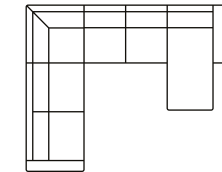

Open corner part (L)  
Art. No.: 15337  
H87 x D214 x W92cm

Open corner part (R)  
Art. No.: 15338  
H87 x D214 x W92cm

Corner 90  
Art. No.: 15334  
H87 x D88 x W88cm

Chaiselongue (L)  
Art. No.: 15677  
H87 x D153 x W239cm

Chaiselongue (R)  
Art. No.: 15678  
H87 x D153 x W239cm

Open corner  
with 3 seater (L)  
Art. No.: 15308  
H87 x D214 x W288cm

Open corner  
with 3 seater (R)  
Art. No.: 15309  
H87 x D214 x W288cm

U corner (L)  
Art. No.: 15359  
H87 x D259 x W335cm