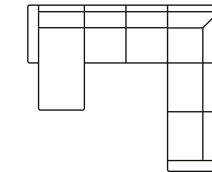

3 seater  
with 1 arm (R)  
Art. No.: 15333  
H87 x D91 x W200cm

3 seater  
Art. No.: 15374  
H87 x D91 x W219cm

Chaiselongue (L)  
Art. No.: 15335  
H87 x D153 x W98cm

Chaiselongue (R)  
Art. No.: 15336  
H87 x D153 x W98cm

Open corner part (L)  
Art. No.: 15337  
H87 x D214 x W92cm

Open corner part (R)  
Art. No.: 15338  
H87 x D214 x W92cm

Corner 90  
Art. No.: 15334  
H87 x D88 x W88cm

Chaiselongue (L)  
Art. No.: 15677  
H87 x D153 x W239cm

Chaiselongue (R)  
Art. No.: 15678  
H87 x D153 x W239cm

Open corner  
with 3 seater (L)  
Art. No.: 15308  
H87 x D214 x W288cm

Open corner  
with 3 seater (R)  
Art. No.: 15309  
H87 x D214 x W288cm

U corner (L)  
Art. No.: 15359  
H87 x D259 x W335cm