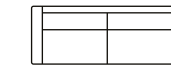

3 seater
Art. No.: 15374
H87 x D91 x W219cm