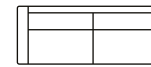

2 seater  
with 1 arm (R)  
Art. No.: 15371  
H87x D91x W140cm

2 seater  
Art. No.: 15369  
H87x D91x W159cm

2,5 seater  
without arms  
Art. No.: 15331  
H87 x D91 x W151cm

2,5 seater  
with 1 arm (L)  
Art. No.: 15329  
H87 x D91 x W189cm

2,5 seater  
with 1 arm (R)  
Art. No.: 15330  
H87 x D91 x W170cm

2,5 seater  
Art. No.: 15373  
H87 x D91 x W189cm

3 seater  
without arms  
Art. No.: 15375  
H87 x D91 x W181cm

3 seater  
with 1 arm (L)  
Art. No.: 15332  
H87 x D91 x W200cm