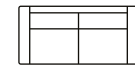

2 seater  
with 1 arm (R)  
Art. No.: 15371  
H87x D91x W140cm

2 seater  
Art. No.: 15369  
H87x D91x W159cm

2,5 seater  
without arms  
Art. No.: 15331  
H87 x D91 x W151cm

2,5 seater  
with 1 arm (L)  
Art. No.: 15329  
H87 x D91 x W189cm

2,5 seater  
with 1 arm (R)  
Art. No.: 15330  
H87 x D91 x W170cm

2,5 seater  
Art. No.: 15373  
H87 x D91 x W189cm

3 seater  
without arms  
Art. No.: 15375  
H87 x D91 x W181cm

3 seater  
with 1 arm (L)  
Art. No.: 15332  
H87 x D91 x W200cm