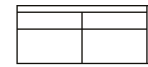

2,5 seater  
with 1 arm (R)  
Art. No.: 15330  
H87 x D91 x W170cm

2,5 seater  
Art. No.: 15373  
H87 x D91 x W189cm

3 seater  
without arms  
Art. No.: 15375  
H87 x D91 x W181cm

3 seater  
with 1 arm (L)  
Art. No.: 15332  
H87 x D91 x W200cm