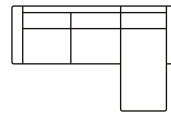

Open corner part (L)  
Art. No.: 15337  
H87 x D214 x W92cm

Open corner part (R)  
Art. No.: 15338  
H87 x D214 x W92cm

Corner 90  
Art. No.: 15334  
H87 x D88 x W88cm

Chaiselongue (L)  
Art. No.: 15677  
H87 x D153 x W239cm