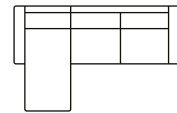

3 seater  
with 1 arm (R)  
Art. No.: 15333  
H87 x D91 x W200cm

3 seater  
Art. No.: 15374  
H87 x D91 x W219cm

Chaiselongue (L)  
Art. No.: 15335  
H87 x D153 x W98cm

Chaiselongue (R)  
Art. No.: 15336  
H87 x D153 x W98cm

Open corner part (L)  
Art. No.: 15337  
H87 x D214 x W92cm

Open corner part (R)  
Art. No.: 15338  
H87 x D214 x W92cm

Corner 90  
Art. No.: 15334  
H87 x D88 x W88cm

Chaiselongue (L)  
Art. No.: 15677  
H87 x D153 x W239cm