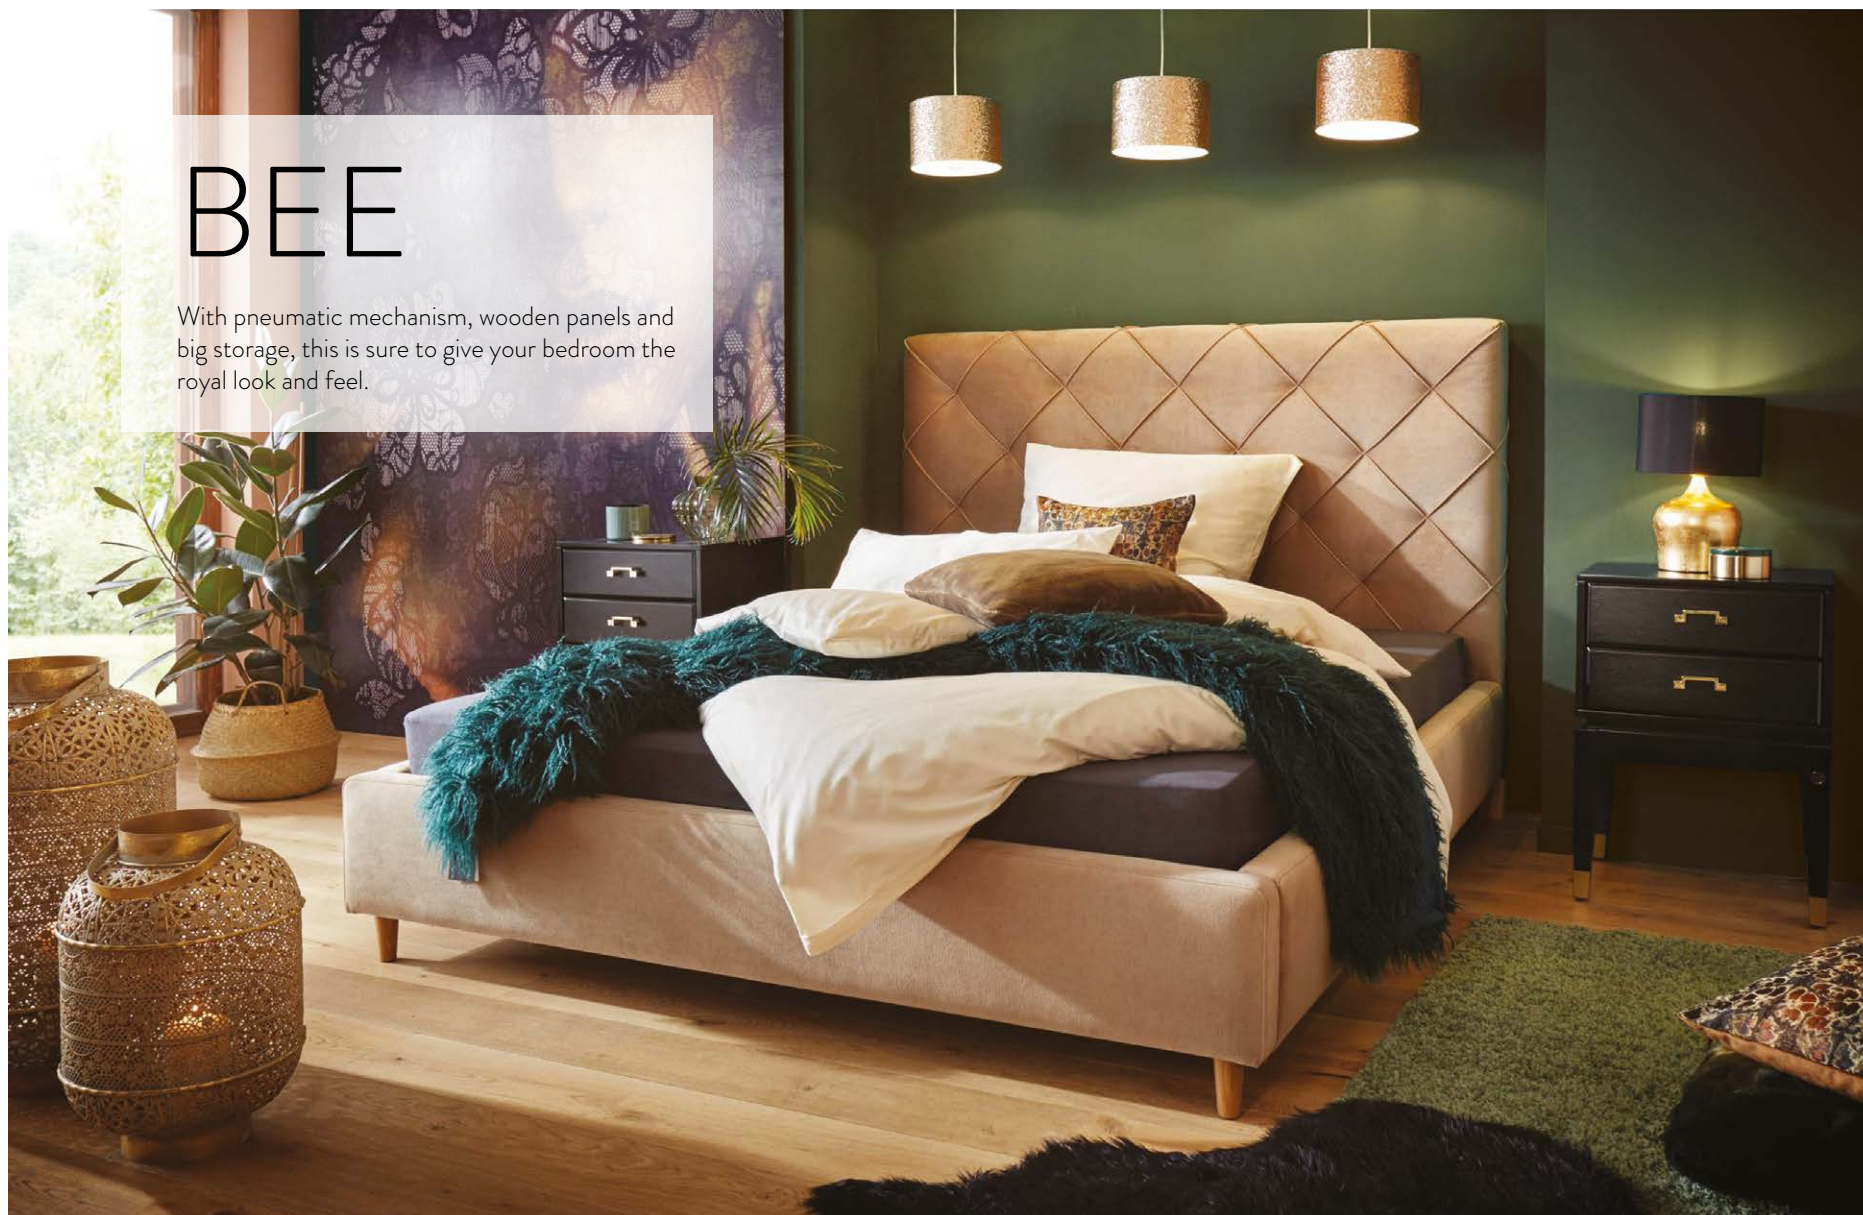

BEE

With pneumatic mechanism, wooden panels and big storage, this is sure to give your bedroom the royal look and feel.

Double bed

Double bed
Art. No.: 15255
H131 x D210 x W153cm
Sleeping dimensions:
190 x140 cm

King bed
Art. No.: 15320
H131 x D221 x W174cm
Sleeping dimensions:
200 x160 cm

Superking bed
Art. No.: 15321
H131 x D221 x W198cm
Sleeping dimensions:
200 x180 cm

15276
Natural oak
H-100

15410
Walnut
H-100